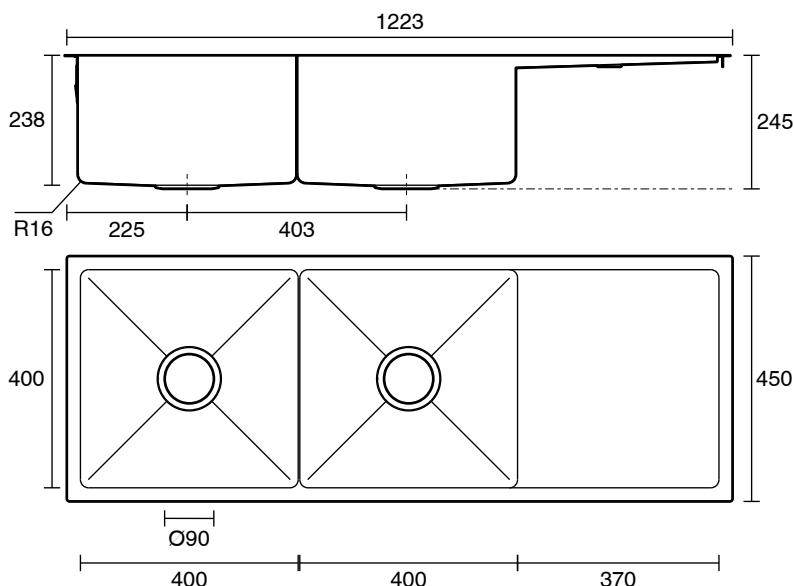

Dimensions are nominal measurements only.

CLEANING RECOMMENDATIONS:

We recommend the use of soapy water or approved cleaners. This product should not be cleaned with abrasive materials. Damage caused by any improper treatment is not covered by the product warranty. Refer to Warranty Conditions

Disclaimer: Products in this specification manual must by regulation be installed by licensed and registered trade people. The manufacturer/distributor reserves the right to vary specifications or delete models from their range without prior notification. Dimensions are nominal measurements only. Dimensions and set-outs listed are correct at time of publication however the manufacturer/distributor takes no responsibility for printing errors.

Published 22/03/2024

To see the complete Memo range go to www.reece.com.au