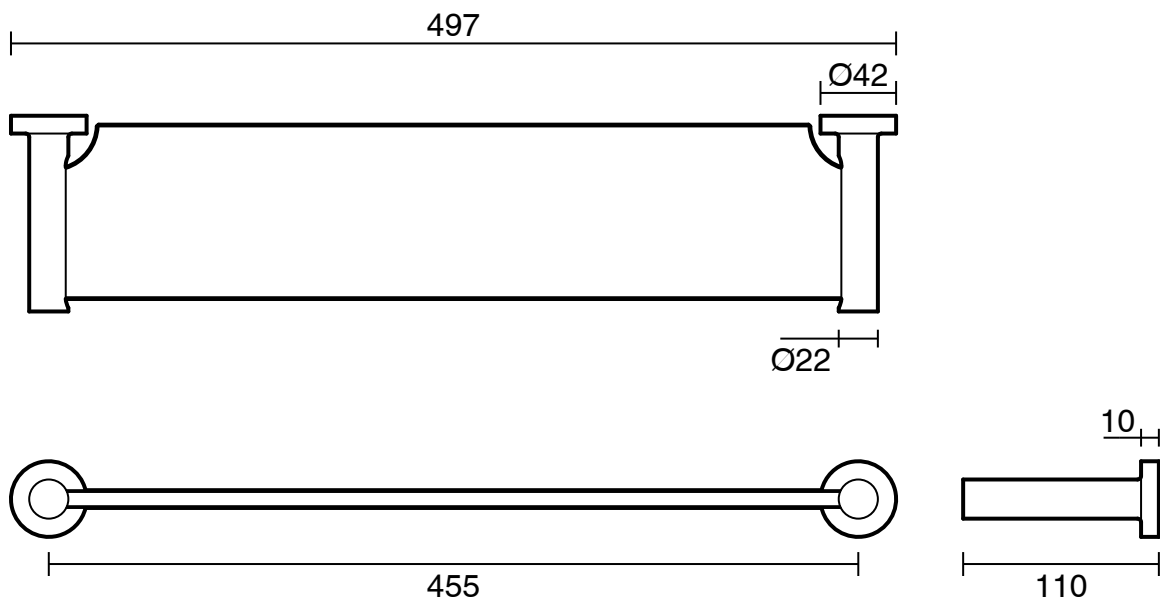

## Sussex Scala Vanity Shelf LUX PVD Brushed Platinum Gold

2268347

SPECIFICATIONS	
Recommended Use	Residential;Commercial
Colour Finish	Brushed Platinum Gold
Primary Material	Brass
WARRANTY	
Residential Use (Years)	40
Commercial Use (Years)	10
<i>Please refer to Sussex Warranty page for full Terms and Conditions</i>	

Dimensions are nominal measurements only.