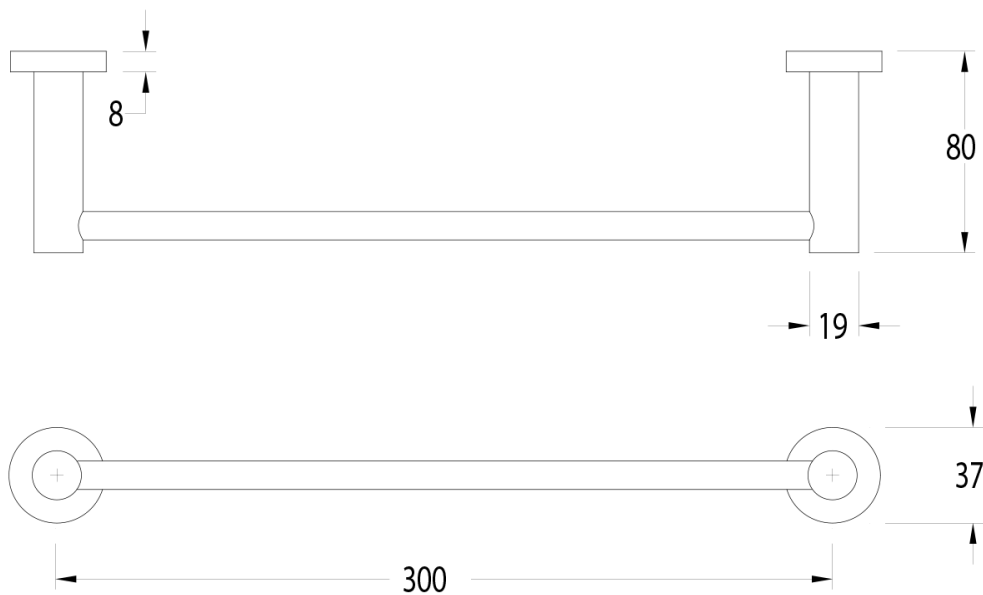

Milli Mood Edit Guest Towel Rail 300mm Brushed Gunmetal

2281319

SPECIFICATIONS

Recommended Use	Domestic, Hotel & Commercial
Colour	Brushed Gunmetal
Material	DR Brass

WARRANTY

Replacement Only - Domestic Use 15 Years

Please refer to Warranty Page for full Terms and Conditions

Dimensions are nominal measurements only.

CLEANING RECOMMENDATIONS:

We recommend the use of soapy water or approved cleaners. This product should not be cleaned with abrasive materials. Damage caused by any improper treatment is not covered by the product warranty. Refer to Warranty Conditions

Disclaimer: Products in this specification manual must by regulation be installed by licensed and registered trade people. The manufacturer/distributor reserves the right to vary specifications or delete models from their range without prior notification. Dimensions are nominal measurements only. Dimensions and set-outs listed are correct at time of publication however the manufacturer/distributor takes no responsibility for printing errors.

Published 28/03/2022

To see the complete Milli range go to www.reece.com.au