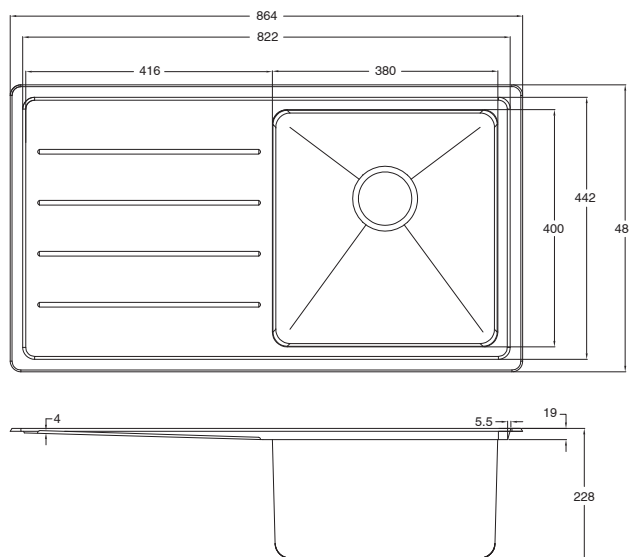

### SPECIFICATIONS

Recommended Use	Domestic, Hotel & Commercial
Colour	Stainless Steel
Finish	Satin
Material	Stainless Steel (304 Grade)
Bowl Type	Single Bowl
Bowl Configuration	Right Hand Bowl with Drainer
Sink Installation	Inset / Undermount
Fixing	Clipping System
Overflow Configuration	No Overflow
Taphole Configuration	No Taphole
Plug & Waste Type	90mm Basket Waste
Plug & Waste	Included

Dimensions are nominal measurements only.