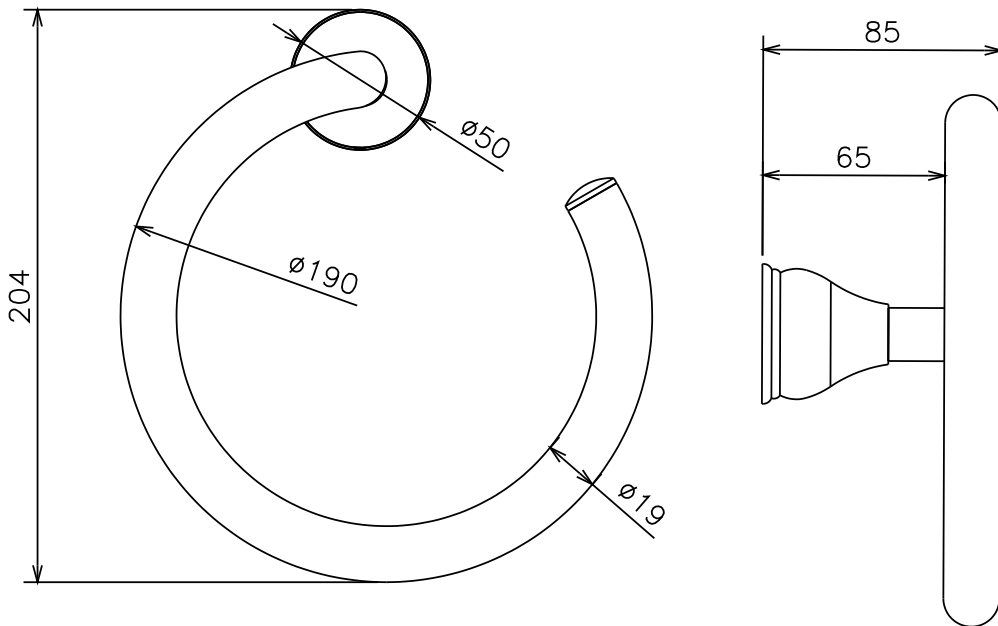

Milli Monument Edit Towel Ring Chrome

2265320

SPECIFICATIONS

Recommended Use	Domestic, Hotel & Commercial
Colour	Chrome
Material	Brass

WARRANTY

Replacement Only - Domestic Use 15 Years

Please refer to Warranty Page for full Terms and Conditions