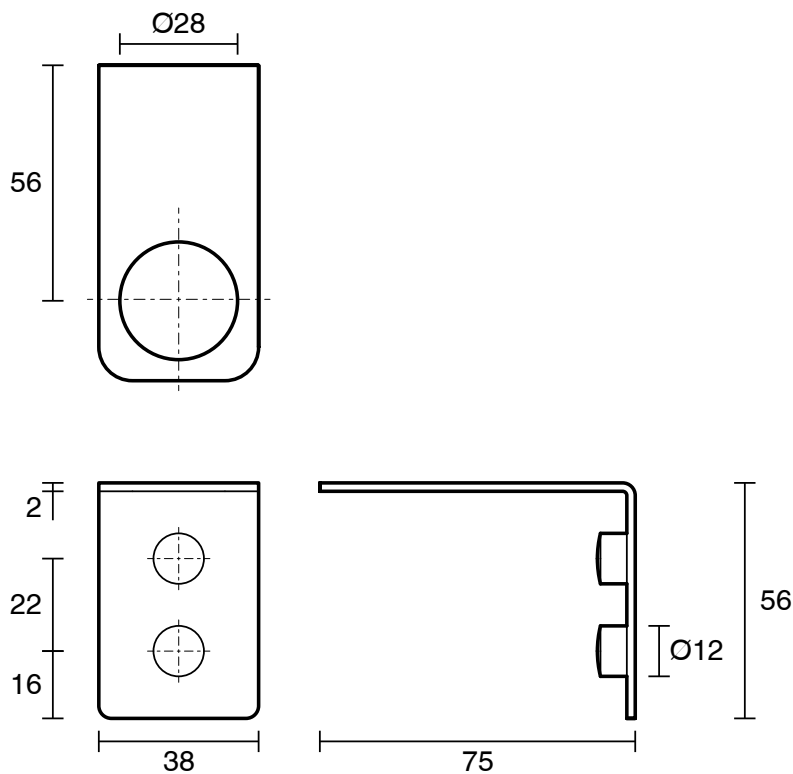

mizu

Mizu Drift Soap Bottle Holder Chrome

2269161

SPECIFICATIONS

Recommended Use	Domestic, Hotel & Commercial
Colour	Chrome
Material	Brass

WARRANTY

Replacement Only - Domestic Use	10 Years
Parts Replacement Only	12 Months

Please refer to Warranty Page for full Terms and Conditions

Dimensions are nominal measurements only.

CLEANING RECOMMENDATIONS:

We recommend the use of soapy water or approved cleaners. This product should not be cleaned with abrasive materials. Damage caused by any improper treatment is not covered by the product warranty. Refer to Warranty Conditions

Disclaimer: Products in this specification manual must by regulation be installed by licensed and registered trade people. The manufacturer/distributor reserves the right to vary specifications or delete models from their range without prior notification. Dimensions are nominal measurements only. Dimensions and set-outs listed are correct at time of publication however the manufacturer/distributor takes no responsibility for printing errors.

Published 21/03/2024

To see the complete Mizu range go to www.reece.com.au