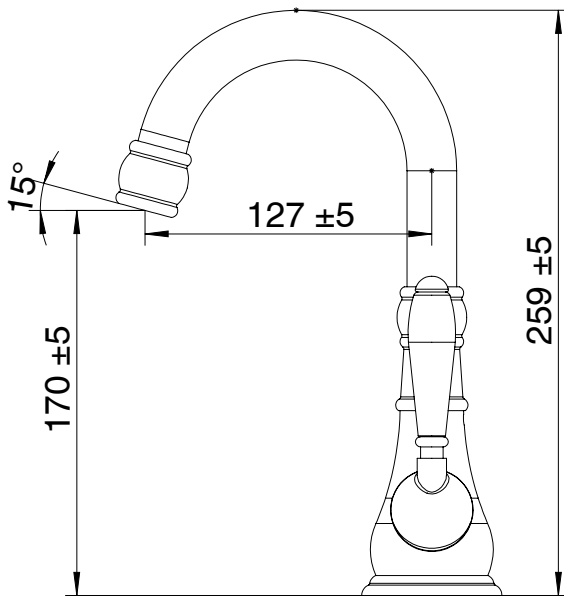

Milli

Milli Voir Basin Mixer with Porcelain Handle Chrome (5 Star)

2265266

SPECIFICATIONS

Recommended Use	Domestic, hotel and commercial
Colour	Chrome
Material	DR Brass
Recommended Pressure Range	150 - 500 kPa
Max Continuous Working Pressure	500 kPa
Max Continuous Working Temperature	80 deg C
Suitable for Storage Tank Hot Water	Yes
Suitable for Continuous Flow Hot Water	Yes
Suitable for Gravity Feed Hot Water	No

WARRANTY

Warranty - Domestic Use	15 Years
Spare Parts & Labour	12 Months

Please refer to Warranty Page for full Terms and Conditions

Dimensions are nominal measurements only.

CLEANING RECOMMENDATIONS:

We recommend the use of soapy water or approved cleaners. This product should not be cleaned with abrasive materials. Damage caused by any improper treatment is not covered by the product warranty. Refer to Warranty Conditions

Disclaimer: Products in this specification manual must by regulation be installed by licensed and registered trade people. The manufacturer/distributor reserves the right to vary specifications or delete models from their range without prior notification. Dimensions are nominal measurements only. Dimensions and set-outs listed are correct at time of publication however the manufacturer/distributor takes no responsibility for printing errors.

Published 01/06/2020

To see the complete Milli range go to www.reece.com.au