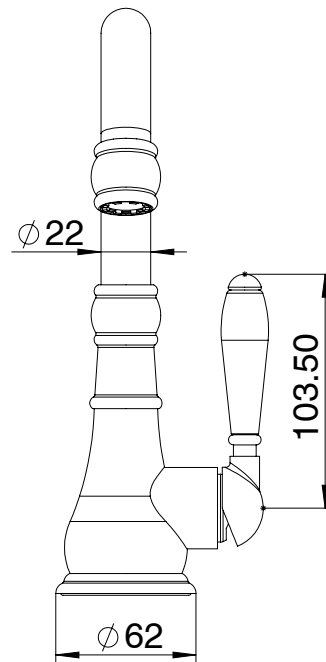

Milli

Milli Voir Basin Mixer with Porcelain Handle Chrome (5 Star)

2265266

SPECIFICATIONS

Recommended Use	Domestic, hotel and commercial
Colour	Chrome
Material	DR Brass
Recommended Pressure Range	150 - 500 kPa
Max Continuous Working Pressure	500 kPa
Max Continuous Working Temperature	80 deg C
Suitable for Storage Tank Hot Water	Yes
Suitable for Continuous Flow Hot Water	Yes
Suitable for Gravity Feed Hot Water	No

WARRANTY

Warranty - Domestic Use	15 Years
Spare Parts & Labour	12 Months

Please refer to Warranty Page for full Terms and Conditions

Dimensions are nominal measurements only.

CLEANING RECOMMENDATIONS:

We recommend the use of soapy water or approved cleaners. This product should not be cleaned with abrasive materials. Damage caused by any improper treatment is not covered by the product warranty. Refer to Warranty Conditions

Disclaimer: Products in this specification manual must by regulation be installed by licensed and registered trade people. The manufacturer/distributor reserves the right to vary specifications or delete models from their range without prior notification. Dimensions are nominal measurements only. Dimensions and set-outs listed are correct at time of publication however the manufacturer/distributor takes no responsibility for printing errors.

Published 01/06/2020

To see the complete Milli range go to www.reece.com.au