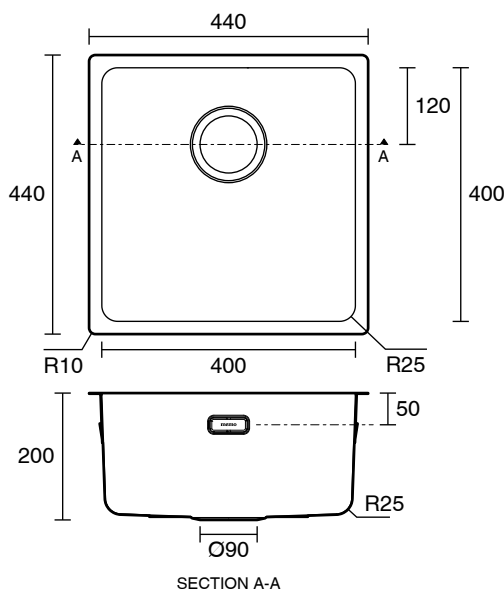

### SPECIFICATIONS

Recommended Use	Domestic;Commercial;Hotel
Bowl Type	Inset / Semi Inset;Under Mount / Under Counter
Material	Stainless Steel 304
Sink Colour	Micro Brushed Stainless Steel
Taphole Options	None
Capacity (L)	29
Mounting	Product Surface
Overflow Included	Yes
Plug & Waste Included	Yes
Plug & Waste Size	90mm Basket Waste

Dimensions are nominal measurements only.