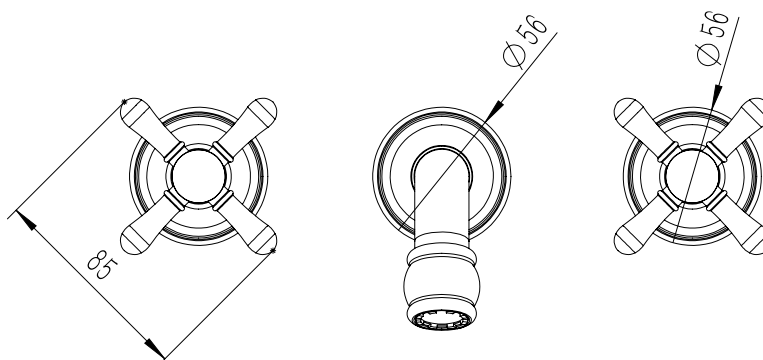

Milli Voir Wall Bath Set Cross Handle 150mm Brushed Nickel

2265471

SPECIFICATIONS

Recommended Use	Domestic, hotel and commercial
Colour	Brushed Nickel
Material	DR Brass
Recommended Pressure Range	150 - 500 kPa
Max Continuous Working Pressure	500 kPa
Max Continuous Working Temperature	80 deg C
Suitable for Storage Tank Hot Water	Yes
Suitable for Continuous Flow Hot Water	Yes
Suitable for Gravity Feed Hot Water	No

WARRANTY

Warranty - Domestic Use	15 Years
Spare Parts & Labour	12 Months

Please refer to Warranty Page for full Terms and Conditions

Dimensions are nominal measurements only.

CLEANING RECOMMENDATIONS:

We recommend the use of soapy water or approved cleaners. This product should not be cleaned with abrasive materials. Damage caused by any improper treatment is not covered by the product warranty. Refer to Warranty Conditions

Disclaimer: Products in this specification manual must by regulation be installed by licensed and registered trade people. The manufacturer/distributor reserves the right to vary specifications or delete models from their range without prior notification. Dimensions are nominal measurements only. Dimensions and set-outs listed are correct at time of publication however the manufacturer/distributor takes no responsibility for printing errors.

Published 01/06/2020

To see the complete Milli range go to www.reece.com.au