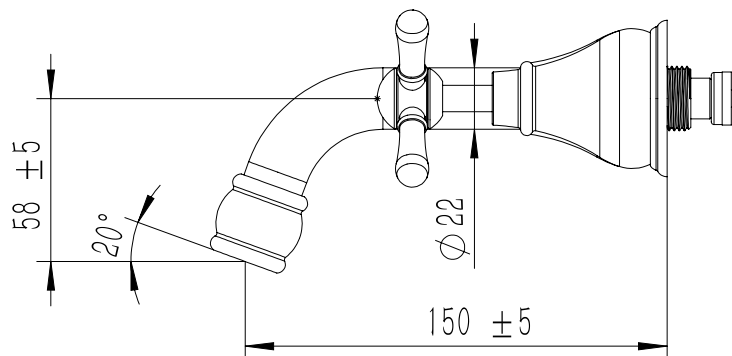

Milli Voir Wall Bath Set Cross Handle 150mm Brushed Nickel

2265471

SPECIFICATIONS

Recommended Use	Domestic, hotel and commercial
Colour	Brushed Nickel
Material	DR Brass
Recommended Pressure Range	150 - 500 kPa
Max Continuous Working Pressure	500 kPa
Max Continuous Working Temperature	80 deg C
Suitable for Storage Tank Hot Water	Yes
Suitable for Continuous Flow Hot Water	Yes
Suitable for Gravity Feed Hot Water	No

WARRANTY

Warranty - Domestic Use	15 Years
Spare Parts & Labour	12 Months

Please refer to Warranty Page for full Terms and Conditions

Dimensions are nominal measurements only.

CLEANING RECOMMENDATIONS:

We recommend the use of soapy water or approved cleaners. This product should not be cleaned with abrasive materials. Damage caused by any improper treatment is not covered by the product warranty. Refer to Warranty Conditions

Disclaimer: Products in this specification manual must by regulation be installed by licensed and registered trade people. The manufacturer/distributor reserves the right to vary specifications or delete models from their range without prior notification. Dimensions are nominal measurements only. Dimensions and set-outs listed are correct at time of publication however the manufacturer/distributor takes no responsibility for printing errors.

Published 01/06/2020

To see the complete Milli range go to www.reece.com.au