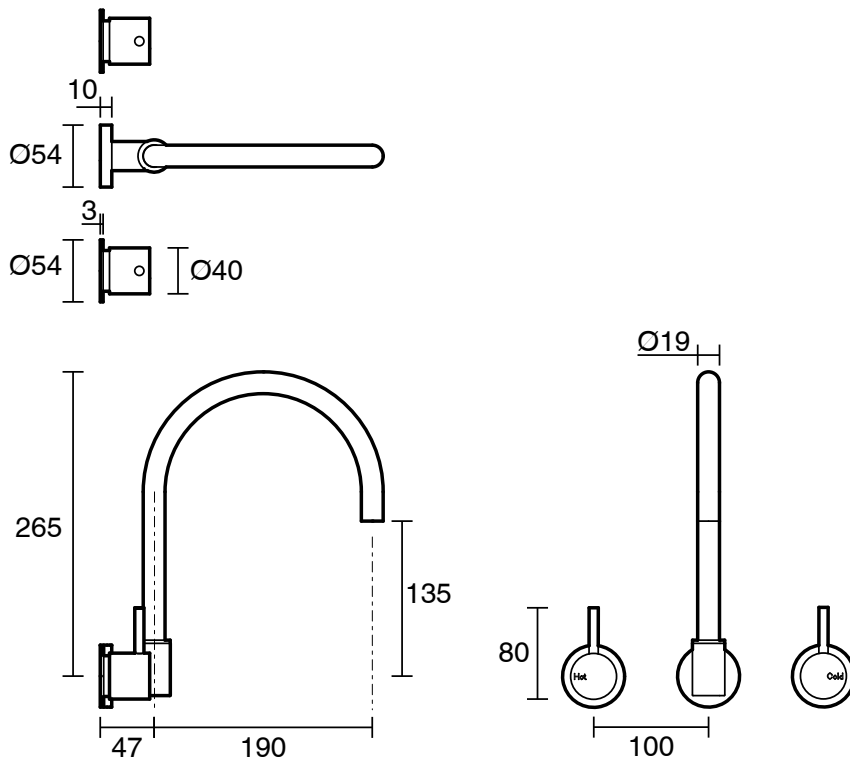

S U S S E X

Sussex Scala Wall Sink Set Curved LUX PVD Brushed Platinum Gold (3 Star)

2268283

SPECIFICATIONS	
Recommended Use	Domestic;Hotel;Commercial
Colour Finish	Brushed Platinum Gold
Primary Material	DR Brass
Recommended Pressure Range	150 - 500 kPa as per AS3500
Max Continuous Working Temperature (deg C)	80
Min Continuous Working Temperature (deg C)	5
Hot Water Unit Suitability	Gravity Feed;Storage Tank;Continuous Flow
WARRANTY	
Warranty - Domestic Use (Years)	15
Spare Parts & Labour (Years)	15
<i>Please refer to Warranty Page for full Terms and Conditions</i>	

Disclaimer: Products in this specification manual must by regulation be installed by licensed and registered trade people. The manufacturer/distributor reserves the right to vary specifications or delete models from their range without prior notification. Dimensions are nominal measurements only. Dimensions and set-outs listed are correct at time of publication however the manufacturer/distributor takes no responsibility for printing errors.