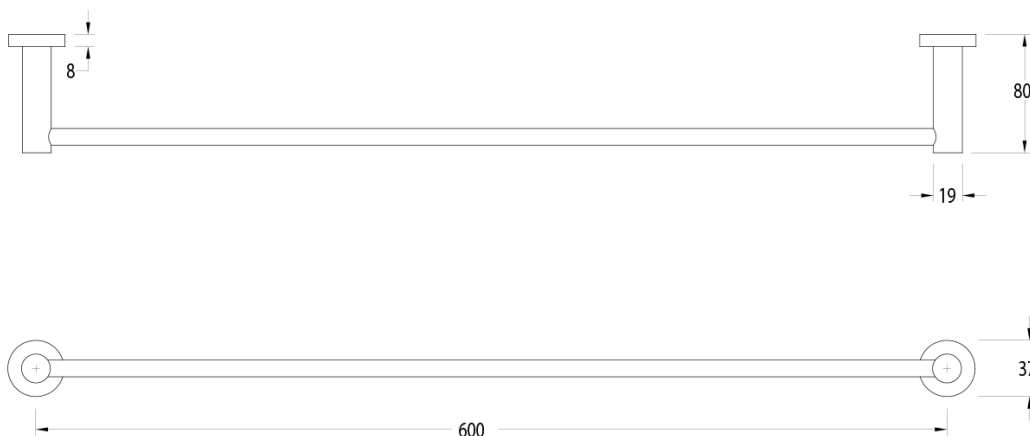

SUSSEX

Sussex Pure Single Towel Rail 600mm PVD Matte Black

9511409

SPECIFICATIONS

Recommended Use	Residential;Commercial
Colour Finish	Matte Black
Primary Material	DR Brass

WARRANTY

Residential Use (Years)	40
Commercial Use (Years)	10

Please refer to Sussex Warranty page for full Terms and Conditions

Dimensions are nominal measurements only.

CLEANING RECOMMENDATIONS:

We recommend the use of soapy water or approved cleaners. This product should not be cleaned with abrasive materials. Damage caused by any improper treatment is not covered by the product warranty. Refer to Warranty Conditions

Disclaimer: Products in this specification manual must by regulation be installed by licensed and registered trade people. The manufacturer/distributor reserves the right to vary specifications or delete models from their range without prior notification. Dimensions are nominal measurements only. Dimensions and set-outs listed are correct at time of publication however the manufacturer/distributor takes no responsibility for printing errors.

Published 01/04/2026

To see the complete Sussex range go to www.reece.com.au