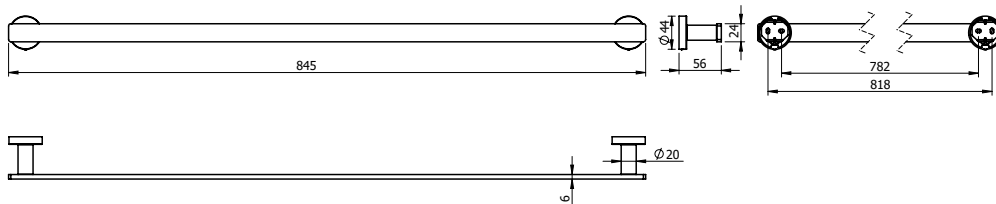

Milli Marle Edit Single Towel Rail 800mm Brushed Gold

9510633

SPECIFICATIONS

Recommended Use	Domestic, Hotel & Commercial
Colour	Brushed Gold
Material	Aluminium

WARRANTY

Replacement Only - Domestic Use 15 Years

Please refer to Warranty Page for full Terms and Conditions

Dimensions are nominal measurements only.

CLEANING RECOMMENDATIONS:

We recommend the use of soapy water or approved cleaners. This product should not be cleaned with abrasive materials. Damage caused by any improper treatment is not covered by the product warranty. Refer to Warranty Conditions

Disclaimer: Products in this specification manual must by regulation be installed by licensed and registered trade people. The manufacturer/distributor reserves the right to vary specifications or delete models from their range without prior notification. Dimensions are nominal measurements only. Dimensions and set-outs listed are correct at time of publication however the manufacturer/distributor takes no responsibility for printing errors.

Published 25/03/2022

To see the complete Milli range go to
www.reece.com.au