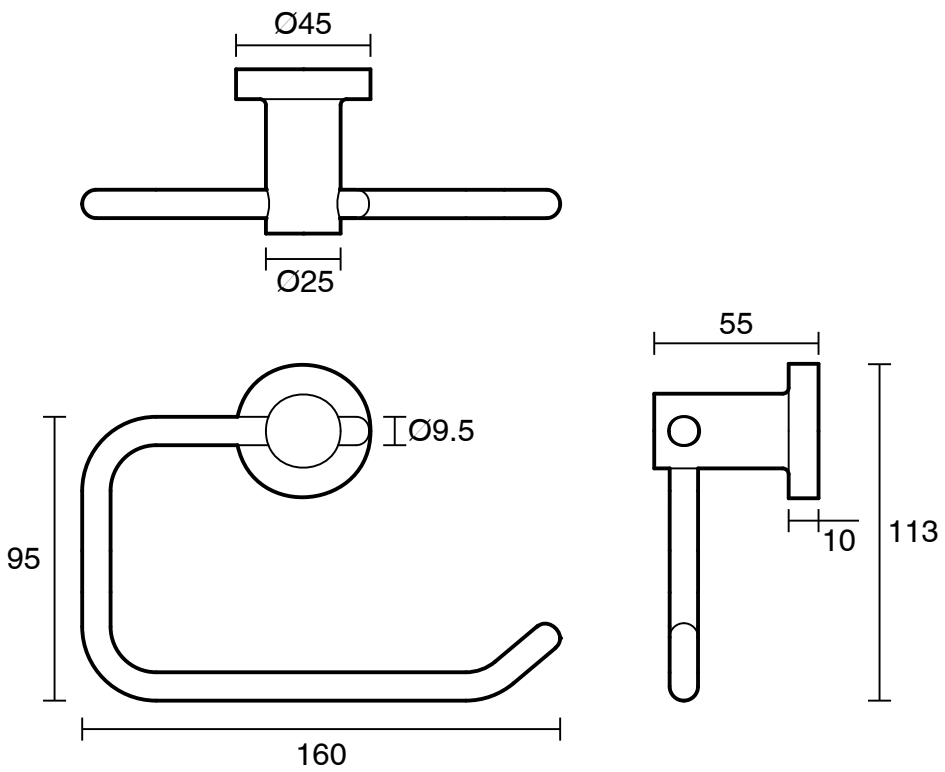

SUSSEX

Sussex Scala Toilet Roll Holder LUX PVD Matte Opium Black

2267060

SPECIFICATIONS	
Recommended Use	Residential;Commercial
Colour Finish	Matte Opium Black
Primary Material	Brass
WARRANTY	
Residential Use (Years)	40
Commercial Use (Years)	10
<i>Please refer to Sussex Warranty page for full Terms and Conditions</i>	

Disclaimer: Products in this specification manual must by regulation be installed by licensed and registered trade people. The manufacturer/distributor reserves the right to vary specifications or delete models from their range without prior notification. Dimensions are nominal measurements only. Dimensions and set-outs listed are correct at time of publication however the manufacturer/distributor takes no responsibility for printing errors.