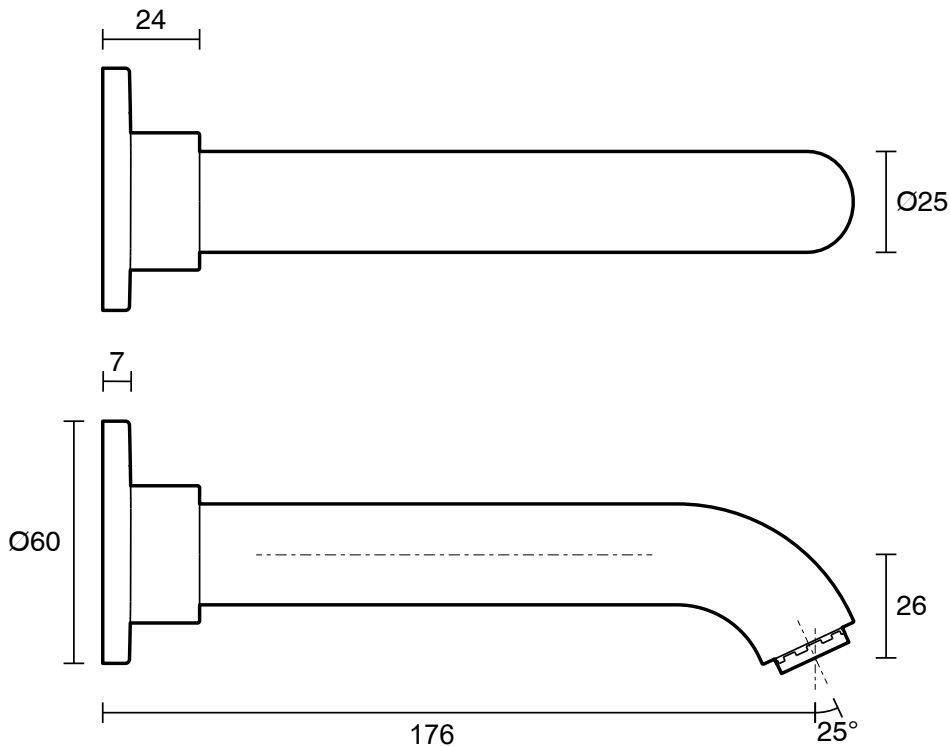

Roca Ona Bath Outlet 175mm Matte White

13714

SPECIFICATIONS

Recommended Use	Domestic;Commercial;Hotel
Colour Category	White
Colour Finish	Matte White
Max Continuous Working Pressure (kPa)	500
Max Continuous Working Temperature (deg C)	65
Hot Water Unit Suitability	Storage Tank;Continuous Flow

WARRANTY

Warranty - Domestic Use (Years)	15
Spare Parts & Labour (Years)	1

Please refer to Warranty Page for full Terms and Conditions

Dimensions are nominal measurements only.

CLEANING RECOMMENDATIONS:

We recommend the use of soapy water or approved cleaners. This product should not be cleaned with abrasive materials. Damage caused by any improper treatment is not covered by the product warranty. Refer to Warranty Conditions

Disclaimer: Products in this specification manual must by regulation be installed by licensed and registered trade people. The manufacturer/distributor reserves the right to vary specifications or delete models from their range without prior notification. Dimensions are nominal measurements only. Dimensions and set-outs listed are correct at time of publication however the manufacturer/distributor takes no responsibility for printing errors.

Published 08/11/2024

To see the complete Roca range go to www.reece.com.au