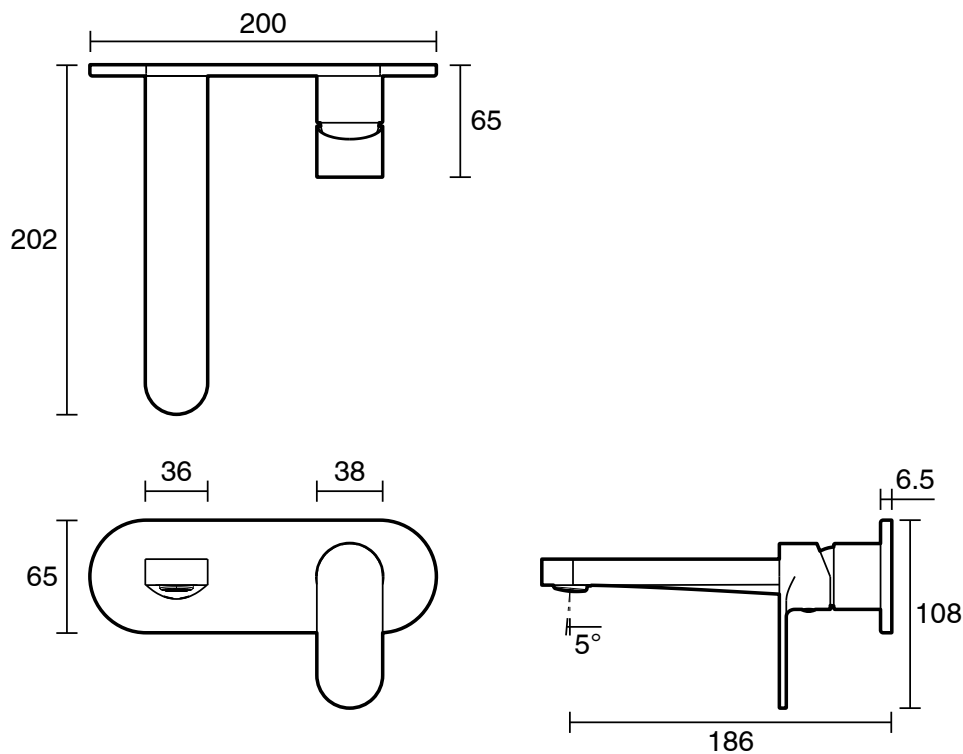

mizu

Mizu Soothe MK2 Wall Basin/Bath Mixer Set Kit Chrome (6 Star)

9512390

SPECIFICATIONS

Recommended Use	Domestic;Commercial;Hotel
Colour Finish	Chrome
Primary Material	Lead Free Brass

WARRANTY

Warranty - Domestic Use (Years)	10
Spare Parts & Labour (Years)	1

Please refer to Warranty Page for full Terms and Conditions

Dimensions are nominal measurements only.

CLEANING RECOMMENDATIONS:

We recommend the use of soapy water or approved cleaners. This product should not be cleaned with abrasive materials. Damage caused by any improper treatment is not covered by the product warranty. Refer to Warranty Conditions

Disclaimer: Products in this specification manual must by regulation be installed by licensed and registered trade people. The manufacturer/distributor reserves the right to vary specifications or delete models from their range without prior notification. Dimensions are nominal measurements only. Dimensions and set-outs listed are correct at time of publication however the manufacturer/distributor takes no responsibility for printing errors.

Published 28/11/2024

To see the complete Mizu range go to www.reece.com.au