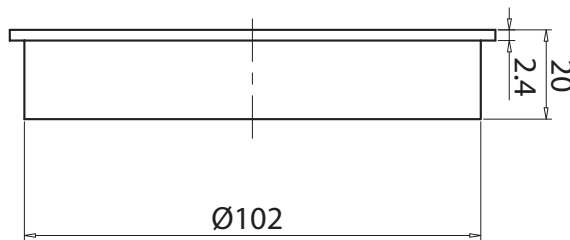

Mizu Drift Brass Trapscrew Grate Square 100mm Brushed Brass

9512361

SPECIFICATIONS

Recommended Use	Domestic, Hotel & Commercial
Material	Brass
Colour	Brushed Brass

WARRANTY

Replacement Only - Domestic Use	12 Months

Please refer to Warranty Page for full Terms and Conditions

Dimensions are nominal measurements only.

CLEANING RECOMMENDATIONS:

We recommend using a soft cloth or moist sponge with soapy water or mild detergent. Rinse with clean water, towel dry after cleaning. Clean regularly to protect surface finish. Do not use chemical or abrasive cleaners, avoid using a scrubbing brush or scourer sponge to clean. A soft brush can be used for hard to reach places. Damage caused by any improper treatment is not covered by the product warranty. Refer to Warranty Conditions.

Disclaimer: Products in this specification manual must by regulation be installed by licensed and registered trade people. The manufacturer/distributor reserves the right to vary specifications or delete models from their range without prior notification. Dimensions are nominal measurements only. Dimensions and set-outs listed are correct at time of publication however the manufacturer/distributor takes no responsibility for printing errors.

Published 22/03/2024

To see the complete Mizu range go to www.reece.com.au