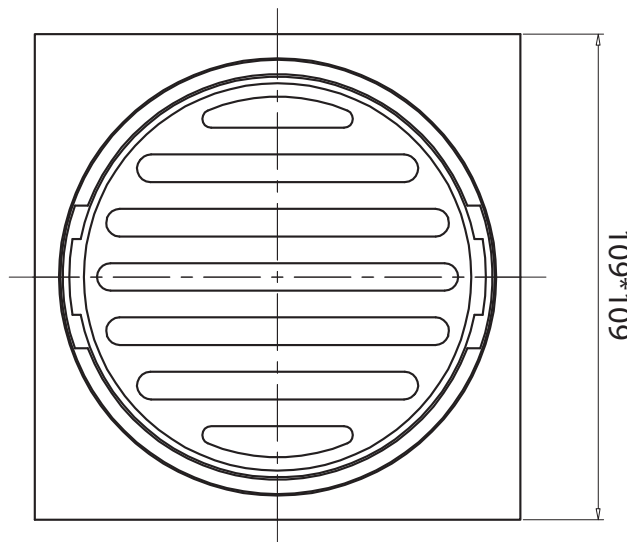

Mizu Drift Brass Trapscrew Grate Square 100mm Brushed Brass

9512361

SPECIFICATIONS

Recommended Use	Domestic, Hotel & Commercial
Material	Brass
Colour	Brushed Brass

WARRANTY

Replacement Only - Domestic Use	12 Months

Please refer to Warranty Page for full Terms and Conditions

Dimensions are nominal measurements only.

CLEANING RECOMMENDATIONS:

We recommend using a soft cloth or moist sponge with soapy water or mild detergent. Rinse with clean water, towel dry after cleaning. Clean regularly to protect surface finish. Do not use chemical or abrasive cleaners, avoid using a scrubbing brush or scourer sponge to clean. A soft brush can be used for hard to reach places. Damage caused by any improper treatment is not covered by the product warranty. Refer to Warranty Conditions.

Disclaimer: Products in this specification manual must by regulation be installed by licensed and registered trade people. The manufacturer/distributor reserves the right to vary specifications or delete models from their range without prior notification. Dimensions are nominal measurements only. Dimensions and set-outs listed are correct at time of publication however the manufacturer/distributor takes no responsibility for printing errors.

Published 22/03/2024

To see the complete Mizu range go to www.reece.com.au