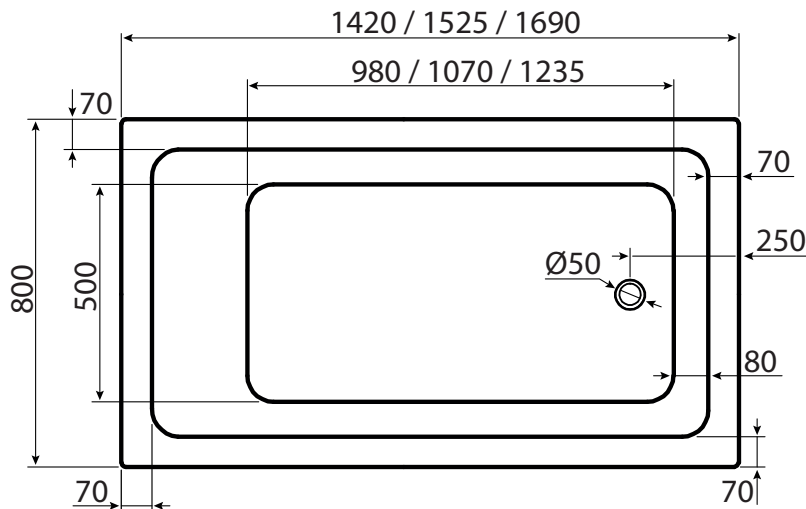

Posh Domaine Inset Bath White

SPECIFICATIONS

Recommended Use	Domestic, Hotel & Commercial
Material	Sanitary Grade Acrylic
Colour	White
Capacity	1420x800x500mm - 220 Litres 1525x800x500mm - 251 Litres 1690x800x500mm - 285 Litres
Weight	1420x800x500mm - 21kg 1525x800x500mm - 22kg 1690x800x500mm - 24kg
Plug & Waste	Suitable for 40mm Non-Overflow Style Waste
Overflow	No
Tiling Bead	No
Fixing	Hob Mounted Inset Bath

WARRANTY

Warranty - Domestic Use	10 Years
Spare Parts & Labour	12 Months

Please refer to Warranty Page for full Terms and Conditions

Dimensions are nominal measurements only.

Disclaimer: Products in this specification manual must by regulation be installed by licensed and registered trade people. The manufacturer/distributor reserves the right to vary specifications or delete models from their range without prior notification. Dimensions are nominal measurements only. Dimensions and set-outs listed are correct at time of publication however the manufacturer/distributor takes no responsibility for printing errors.

Published 31/07/2019