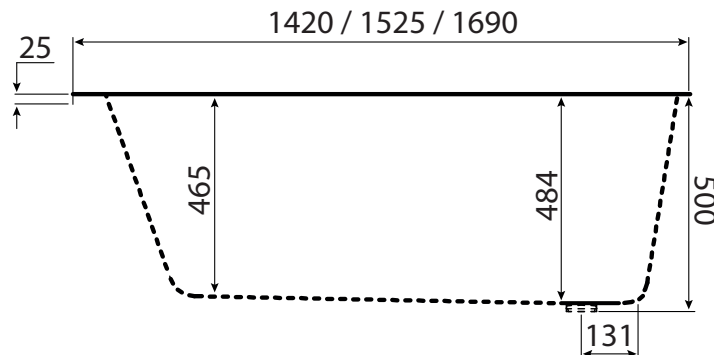

Posh Domaine Inset Bath White

SPECIFICATIONS

Recommended Use	Domestic, Hotel & Commercial
Material	Sanitary Grade Acrylic
Colour	White
Capacity	1420x800x500mm - 220 Litres 1525x800x500mm - 251 Litres 1690x800x500mm - 285 Litres
Weight	1420x800x500mm - 21kg 1525x800x500mm - 22kg 1690x800x500mm - 24kg
Plug & Waste	Suitable for 40mm Non-Overflow Style Waste
Overflow	No
Tiling Bead	No
Fixing	Hob Mounted Inset Bath

WARRANTY

Warranty - Domestic Use	10 Years
Spare Parts & Labour	12 Months

Please refer to Warranty Page for full Terms and Conditions

Dimensions are nominal measurements only.

Disclaimer: Products in this specification manual must by regulation be installed by licensed and registered trade people. The manufacturer/distributor reserves the right to vary specifications or delete models from their range without prior notification. Dimensions are nominal measurements only. Dimensions and set-outs listed are correct at time of publication however the manufacturer/distributor takes no responsibility for printing errors.

Published 31/07/2019