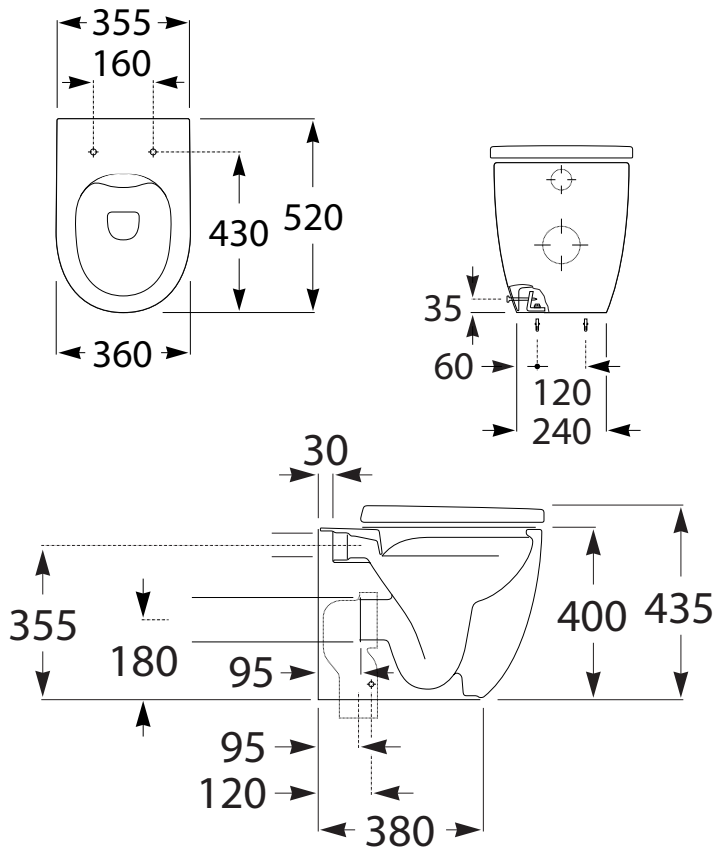

Roca Meridian Rimless Back to Wall Pan with Soft Close Quick Release Seat White (4*)

SPECIFICATIONS

Recommended Use	Domestic, Hotel & Commercial
Material	Vitreous China
Colour	White
Weight of Pan	25 kg
Outlet Type	Universal S & P
Pan Fixing	Screwed to the floor using brackets (supplied) and bedded with sealant
Cistern Fixing	For use with in-wall cistern or flush valve (sold separately)
S Trap Setout	95mm
P trap Setout	180mm
Toilet Seat	Soft Close Quick Release
Rim Configuration	Rimless
Standards	AS 1172.1

WARRANTY

Warranty - Domestic Use	10 Years
Parts & Labour	12 Months

Please refer to Warranty Page for full Terms and Conditions

Dimensions are nominal measurements only.

Disclaimer: Products in this specification manual must by regulation be installed by licensed and registered trade people. The manufacturer/distributor reserves the right to vary specifications or delete models from their range without prior notification. Dimensions are nominal measurements only. Dimensions and set-outs listed are correct at time of publication however the manufacturer/distributor takes no responsibility for printing errors.