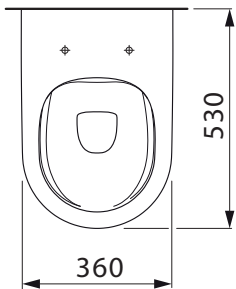

LAUFEN Pro A Rimless Back To Wall Pan & Slim Soft Close Quick Release Seat (4 Star)

1813060

SPECIFICATIONS

Recommended Use	Domestic, Hotel & Commercial
Pan Material	Vitreous China
Toilet Seat Material	Duroplast
Weight of Pan	29 kg
Water Inlet Position	Back Inlet
Toilet Seat Type	Soft Close Quick Release
Rim Configuration	Rimless
Pan Outlet Type	P Trap/S Trap using conversion bend (supplied)
Pan Fixing	Screwed to the floor using brackets (supplied) and bedded with sealant

WARRANTY

Warranty - Domestic Use	15 Years
Spare Parts & Labour	12 Months

Please refer to Warranty Page for full Terms and Conditions

Dimensions are nominal measurements only.

CLEANING RECOMMENDATIONS:

We recommend the use of soapy water or approved cleaners. This product should not be cleaned with abrasive materials. Damage caused by any improper treatment is not covered by the product warranty. Refer to Warranty Conditions

Disclaimer: Products in this specification manual must by regulation be installed by licensed and registered trade people. The manufacturer/distributor reserves the right to vary specifications or delete models from their range without prior notification. Dimensions are nominal measurements only. Dimensions and set-outs listed are correct at time of publication however the manufacturer/distributor takes no responsibility for printing errors.

Published 05/08/2021

To see the complete Laufen range go to www.reece.com.au/bathrooms