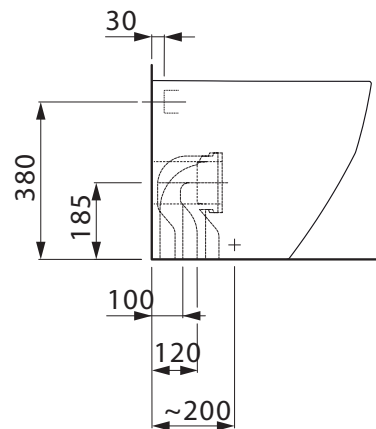

LAUFEN Pro A Rimless Back To Wall Pan & Slim Soft Close Quick Release Seat (4 Star)

1813060

SPECIFICATIONS

Recommended Use	Domestic, Hotel & Commercial
Pan Material	Vitreous China
Toilet Seat Material	Duroplast
Weight of Pan	29 kg
Water Inlet Position	Back Inlet
Toilet Seat Type	Soft Close Quick Release
Rim Configuration	Rimless
Pan Outlet Type	P Trap/S Trap using conversion bend (supplied)
Pan Fixing	Screwed to the floor using brackets (supplied) and bedded with sealant

WARRANTY

Warranty - Domestic Use	15 Years
Spare Parts & Labour	12 Months

Please refer to Warranty Page for full Terms and Conditions

Dimensions are nominal measurements only.

CLEANING RECOMMENDATIONS:

We recommend the use of soapy water or approved cleaners. This product should not be cleaned with abrasive materials. Damage caused by any improper treatment is not covered by the product warranty. Refer to Warranty Conditions

Disclaimer: Products in this specification manual must by regulation be installed by licensed and registered trade people. The manufacturer/distributor reserves the right to vary specifications or delete models from their range without prior notification. Dimensions are nominal measurements only. Dimensions and set-outs listed are correct at time of publication however the manufacturer/distributor takes no responsibility for printing errors.

Published 05/08/2021

To see the complete Laufen range go to www.reece.com.au/bathrooms