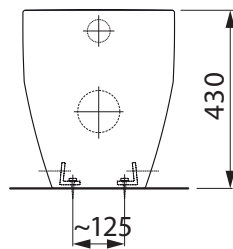

LAUFEN Pro A Rimless Back To Wall Pan & Slim Soft Close Quick Release Seat (4 Star)

1813060

SPECIFICATIONS

Recommended Use	Domestic, Hotel & Commercial
Pan Material	Vitreous China
Toilet Seat Material	Duroplast
Weight of Pan	29 kg
Water Inlet Position	Back Inlet
Toilet Seat Type	Soft Close Quick Release
Rim Configuration	Rimless
Pan Outlet Type	P Trap/S Trap using conversion bend (supplied)
Pan Fixing	Screwed to the floor using brackets (supplied) and bedded with sealant

WARRANTY

Warranty - Domestic Use	15 Years
Spare Parts & Labour	12 Months

Please refer to Warranty Page for full Terms and Conditions

Dimensions are nominal measurements only.

CLEANING RECOMMENDATIONS:

We recommend the use of soapy water or approved cleaners. This product should not be cleaned with abrasive materials. Damage caused by any improper treatment is not covered by the product warranty. Refer to Warranty Conditions

Disclaimer: Products in this specification manual must by regulation be installed by licensed and registered trade people. The manufacturer/distributor reserves the right to vary specifications or delete models from their range without prior notification. Dimensions are nominal measurements only. Dimensions and set-outs listed are correct at time of publication however the manufacturer/distributor takes no responsibility for printing errors.

Published 05/08/2021

To see the complete Laufen range go to www.reece.com.au/bathrooms