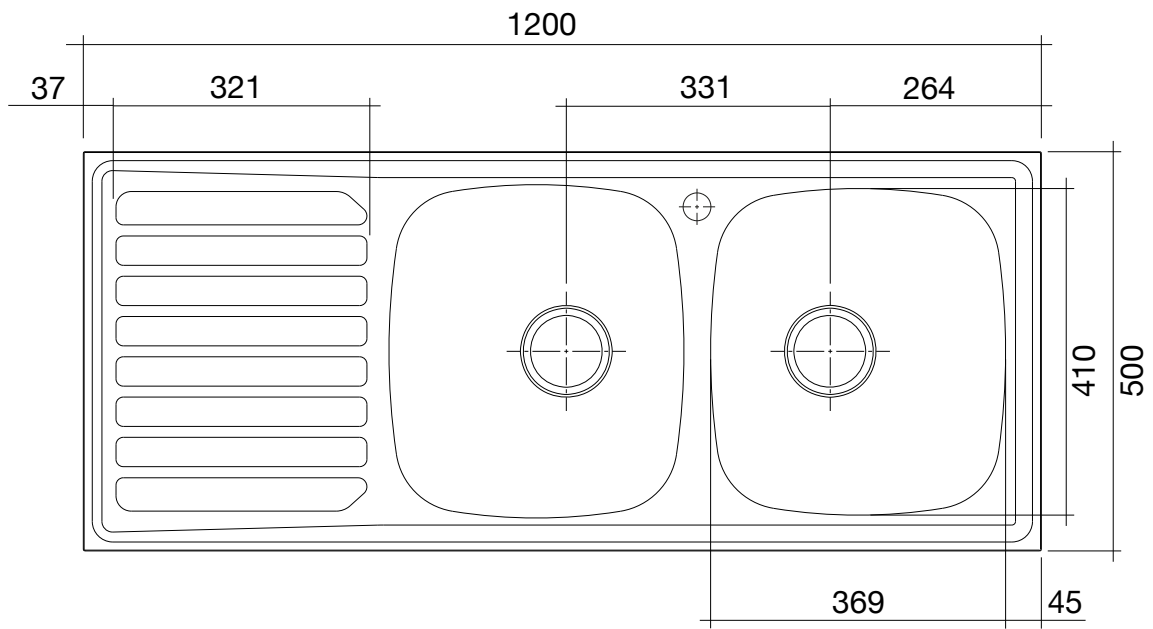

Dimensions are nominal measurements only.

CLEANING RECOMMENDATIONS:

We recommend the use of soapy water or approved cleaners. This product should not be cleaned with abrasive materials. Damage caused by any improper treatment is not covered by the product warranty. Refer to Warranty Conditions

Disclaimer: Products in this specification manual must by regulation be installed by licensed and registered trade people. The manufacturer/distributor reserves the right to vary specifications or delete models from their range without prior notification. Dimensions are nominal measurements only. Dimensions and set-outs listed are correct at time of publication however the manufacturer/distributor takes no responsibility for printing errors.
Published 13/04/2021

To see the complete Base range go to www.reece.com.au