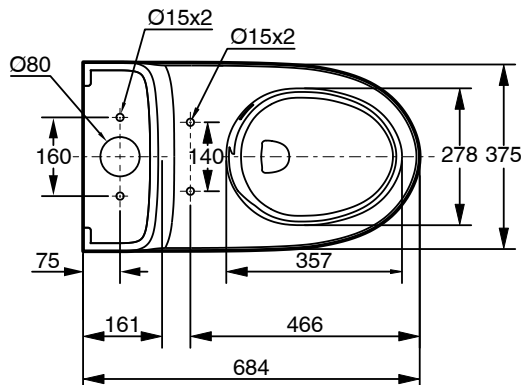

American Standard Signature Hygiene Rim Close Coupled Back to Wall Back Inlet Pan White (4 Star)

9509597

SPECIFICATIONS

Recommended Use	Domestic;Hotel;Commercial
Pan Material	Vitreous China
Weight of Pan (kg)	34
Rim Configuration	Hygiene
Toilet Configuration	Close Coupled;Back to Wall
Pan Outlet Type	S Trap with Supplied Conversion Bend
Water Inlet Position	Back
Mounting	Floor
Toilet Seat Included	No

WARRANTY

Warranty - Domestic Use (Years)	10
Spare Parts & Labour (Years)	1

Please refer to Warranty Page for full Terms and Conditions

Dimensions are nominal measurements only.

CLEANING RECOMMENDATIONS:

We recommend the use of soapy water or approved cleaners. This product should not be cleaned with abrasive materials. Damage caused by any improper treatment is not covered by the product warranty. Refer to Warranty Conditions

Disclaimer: Products in this specification manual must by regulation be installed by licensed and registered trade people. The manufacturer/distributor reserves the right to vary specifications or delete models from their range without prior notification. Dimensions are nominal measurements only. Dimensions and set-outs listed are correct at time of publication however the manufacturer/distributor takes no responsibility for printing errors.

Published 19/03/2025