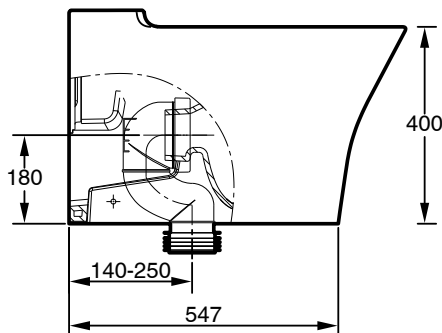

American Standard Signature Hygiene Rim Close Coupled Back to Wall Back Inlet Pan White (4 Star)

9509597

SPECIFICATIONS

Recommended Use	Domestic;Hotel;Commercial
Pan Material	Vitreous China
Weight of Pan (kg)	34
Rim Configuration	Hygiene
Toilet Configuration	Close Coupled;Back to Wall
Pan Outlet Type	S Trap with Supplied Conversion Bend
Water Inlet Position	Back
Mounting	Floor
Toilet Seat Included	No

WARRANTY

Warranty - Domestic Use (Years)	10
Spare Parts & Labour (Years)	1

Please refer to Warranty Page for full Terms and Conditions

Dimensions are nominal measurements only.

CLEANING RECOMMENDATIONS:

We recommend the use of soapy water or approved cleaners. This product should not be cleaned with abrasive materials. Damage caused by any improper treatment is not covered by the product warranty. Refer to Warranty Conditions

Disclaimer: Products in this specification manual must by regulation be installed by licensed and registered trade people. The manufacturer/distributor reserves the right to vary specifications or delete models from their range without prior notification. Dimensions are nominal measurements only. Dimensions and set-outs listed are correct at time of publication however the manufacturer/distributor takes no responsibility for printing errors.

Published 19/03/2025