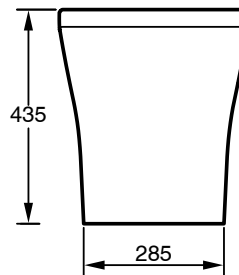

American Standard Signature Hygiene Rim Close Coupled Back to Wall Back Inlet Pan White (4 Star)

9509597

SPECIFICATIONS

Recommended Use	Domestic;Hotel;Commercial
Pan Material	Vitreous China
Weight of Pan (kg)	34
Rim Configuration	Hygiene
Toilet Configuration	Close Coupled;Back to Wall
Pan Outlet Type	S Trap with Supplied Conversion Bend
Water Inlet Position	Back
Mounting	Floor
Toilet Seat Included	No

WARRANTY

Warranty - Domestic Use (Years)	10
Spare Parts & Labour (Years)	1

Please refer to Warranty Page for full Terms and Conditions

Dimensions are nominal measurements only.

CLEANING RECOMMENDATIONS:

We recommend the use of soapy water or approved cleaners. This product should not be cleaned with abrasive materials. Damage caused by any improper treatment is not covered by the product warranty. Refer to Warranty Conditions

Disclaimer: Products in this specification manual must by regulation be installed by licensed and registered trade people. The manufacturer/distributor reserves the right to vary specifications or delete models from their range without prior notification. Dimensions are nominal measurements only. Dimensions and set-outs listed are correct at time of publication however the manufacturer/distributor takes no responsibility for printing errors.

Published 19/03/2025