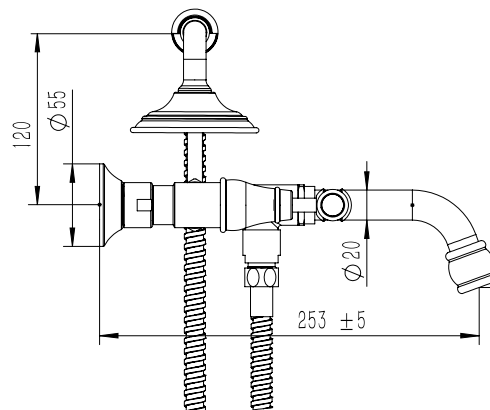

**Milli Voir Wall Mounted Telephone Bath Set Lever with Porcelain Handles
Brass Gold (3 Star)**

2265357

SPECIFICATIONS

Recommended Use	Domestic, hotel and commercial
Colour	Brass Gold
Material	DR Brass
Recommended Pressure Range	150 - 500 kPa
Max Continuous Working Pressure	500 kPa
Max Continuous Working Temperature	80 deg C
Suitable for Storage Tank Hot Water	Yes
Suitable for Continuous Flow Hot Water	Yes
Suitable for Gravity Feed Hot Water	No

WARRANTY

Warranty - Domestic Use	15 Years
Spare Parts & Labour	12 Months

Please refer to Warranty Page for full Terms and Conditions

Dimensions are nominal measurements only.

CLEANING RECOMMENDATIONS:

We recommend the use of soapy water or approved cleaners. This product should not be cleaned with abrasive materials. Damage caused by any improper treatment is not covered by the product warranty. Refer to Warranty Conditions

Disclaimer: Products in this specification manual must by regulation be installed by licensed and registered trade people. The manufacturer/distributor reserves the right to vary specifications or delete models from their range without prior notification. Dimensions are nominal measurements only. Dimensions and set-outs listed are correct at time of publication however the manufacturer/distributor takes no responsibility for printing errors.

Published 01/06/2020

To see the complete Milli range go to www.reece.com.au