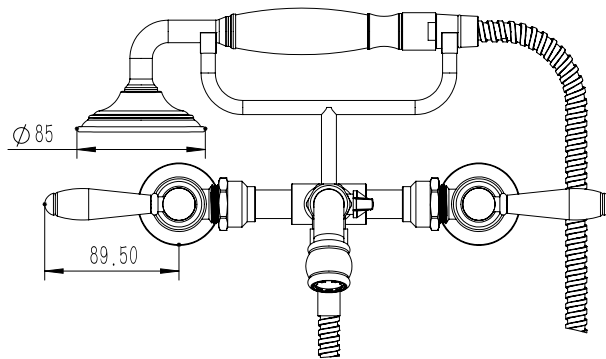

**Milli Voir Wall Mounted Telephone Bath Set Lever with Porcelain Handles
Brass Gold (3 Star)**

2265357

SPECIFICATIONS

Recommended Use	Domestic, hotel and commercial
Colour	Brass Gold
Material	DR Brass
Recommended Pressure Range	150 - 500 kPa
Max Continuous Working Pressure	500 kPa
Max Continuous Working Temperature	80 deg C
Suitable for Storage Tank Hot Water	Yes
Suitable for Continuous Flow Hot Water	Yes
Suitable for Gravity Feed Hot Water	No

WARRANTY

Warranty - Domestic Use	15 Years
Spare Parts & Labour	12 Months

Please refer to Warranty Page for full Terms and Conditions

Dimensions are nominal measurements only.

CLEANING RECOMMENDATIONS:

We recommend the use of soapy water or approved cleaners. This product should not be cleaned with abrasive materials. Damage caused by any improper treatment is not covered by the product warranty. Refer to Warranty Conditions

Disclaimer: Products in this specification manual must by regulation be installed by licensed and registered trade people. The manufacturer/distributor reserves the right to vary specifications or delete models from their range without prior notification. Dimensions are nominal measurements only. Dimensions and set-outs listed are correct at time of publication however the manufacturer/distributor takes no responsibility for printing errors.

Published 01/06/2020

To see the complete Milli range go to www.reece.com.au