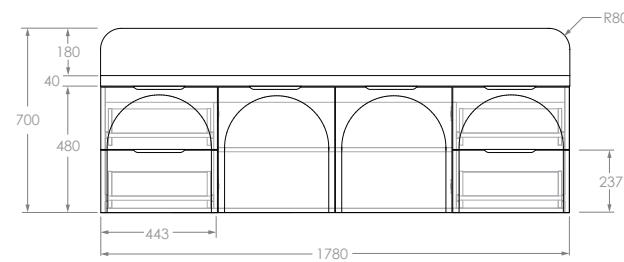

STANDARD SIZES	1350mm	1350mm	1800mm	1800mm
Width (mm)	1350	1350	1800	1800
Depth (mm)	500	500	500	500
Wall Hung Height (mm)	700	700	700	700
Number of Drawers	4	2	4	4
Number of Doors	1	2	2	2
Basin Configurations	Centre	Double	Centre	Double

Tech Page Version 1

ARCHIE DOOR & DRAWER - WALL HUNG VANITY

1350 Centre

Front View

Top View

1350mm Double

Front View

Top View

1800mm Centre

Front View

Top View

1800mm Double

Front View

Top View

Side View