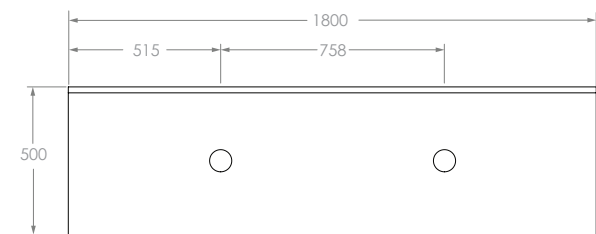

STANDARD SIZES	1350mm	1350mm	1800mm	1800mm
Width (mm)	1350	1350	1800	1800
Depth (mm)	500	500	500	500
Wall Hung Height (mm)	700	700	700	700
Number of Drawers	4	2	4	4
Number of Doors	1	2	2	2
Basin Configurations	Centre	Double	Centre	Double

Tech Page Version 1

ARCHIE DOOR & DRAWER - WALL HUNG VANITY

1350 Centre

Front View

Top View

1350mm Double

Front View

Top View

1800mm Centre

Front View

Top View

1800mm Double

Front View

Top View

Side View