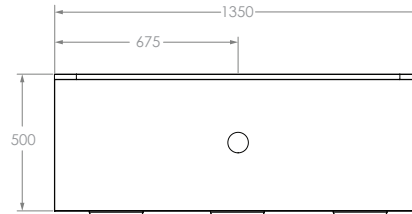

STANDARD SIZES	1350mm	1350mm	1800mm	1800mm
Width (mm)	1350	1350	1800	1800
Depth (mm)	500	500	500	500
Wall Hung Height (mm)	700	700	700	700
Number of Drawers	4	2	4	4
Number of Doors	1	2	2	2
Basin Configurations	Centre	Double	Centre	Double

Tech Page Version 1

ARCHIE DOOR & DRAWER - WALL HUNG VANITY

1350 Centre

Front View

Top View

1350mm Double

Front View

Top View

1800mm Centre

Front View

Top View

1800mm Double

Front View

Top View

Side View