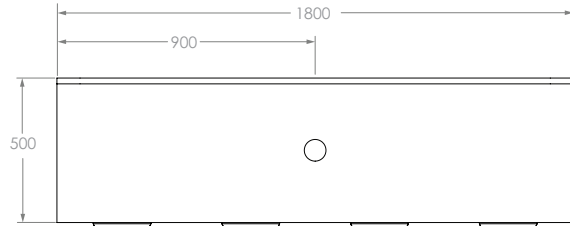

STANDARD SIZES	1350mm	1350mm	1800mm	1800mm
Width (mm)	1350	1350	1800	1800
Depth (mm)	500	500	500	500
Wall Hung Height (mm)	700	700	700	700
Number of Drawers	4	2	4	4
Number of Doors	1	2	2	2
Basin Configurations	Centre	Double	Centre	Double

Tech Page Version 1

ARCHIE DOOR & DRAWER - WALL HUNG VANITY

1350 Centre

Front View

Top View

1350mm Double

Front View

Top View

1800mm Centre

Front View

Top View

1800mm Double

Front View

Top View

Side View