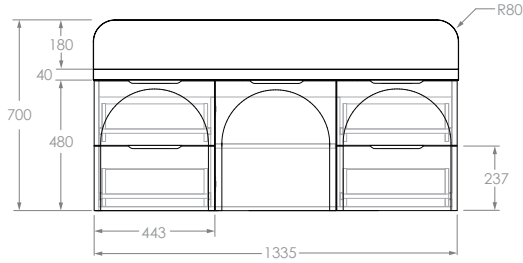

STANDARD SIZES	1350mm	1350mm	1800mm	1800mm
Width (mm)	1350	1350	1800	1800
Depth (mm)	500	500	500	500
Wall Hung Height (mm)	700	700	700	700
Number of Drawers	4	2	4	4
Number of Doors	1	2	2	2
Basin Configurations	Centre	Double	Centre	Double

Tech Page Version 1

ARCHIE DOOR & DRAWER - WALL HUNG VANITY

1350 Centre

Front View

Top View

1350mm Double

Front View

Top View

1800mm Centre

Front View

Top View

1800mm Double

Front View

Top View

Side View