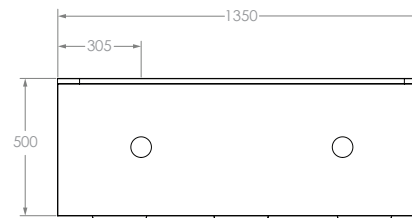

STANDARD SIZES	1350mm	1350mm	1800mm	1800mm
Width (mm)	1350	1350	1800	1800
Depth (mm)	500	500	500	500
Wall Hung Height (mm)	700	700	700	700
Number of Drawers	4	2	4	4
Number of Doors	1	2	2	2
Basin Configurations	Centre	Double	Centre	Double

Tech Page Version 1

ARCHIE DOOR & DRAWER - WALL HUNG VANITY

1350 Centre

Front View

Top View

1350mm Double

Front View

Top View

1800mm Centre

Front View

Top View

1800mm Double

Front View

Top View

Side View