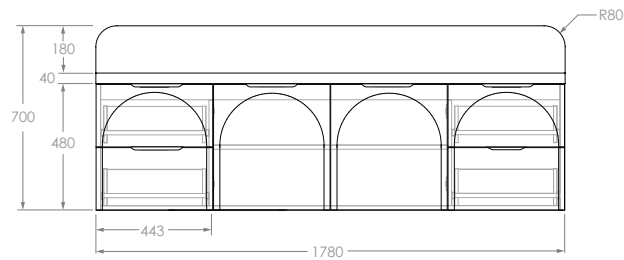

STANDARD SIZES	1350mm	1350mm	1800mm	1800mm
Width (mm)	1350	1350	1800	1800
Depth (mm)	500	500	500	500
Wall Hung Height (mm)	700	700	700	700
Number of Drawers	4	2	4	4
Number of Doors	1	2	2	2
Basin Configurations	Centre	Double	Centre	Double

Tech Page Version 1

ARCHIE DOOR & DRAWER - WALL HUNG VANITY

1350 Centre

Front View

Top View

1350mm Double

Front View

Top View

1800mm Centre

Front View

Top View

1800mm Double

Front View

Top View

Side View