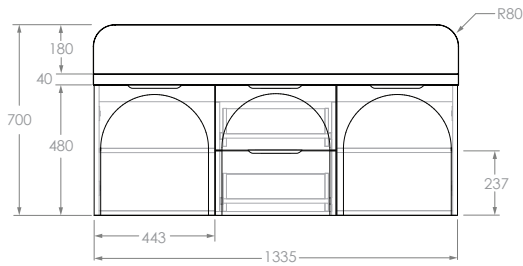

STANDARD SIZES	1350mm	1350mm	1800mm	1800mm
Width (mm)	1350	1350	1800	1800
Depth (mm)	500	500	500	500
Wall Hung Height (mm)	700	700	700	700
Number of Drawers	4	2	4	4
Number of Doors	1	2	2	2
Basin Configurations	Centre	Double	Centre	Double

Tech Page Version 1

ARCHIE DOOR & DRAWER - WALL HUNG VANITY

1350 Centre

Front View

Top View

1350mm Double

Front View

Top View

1800mm Centre

Front View

Top View

1800mm Double

Front View

Top View

Side View