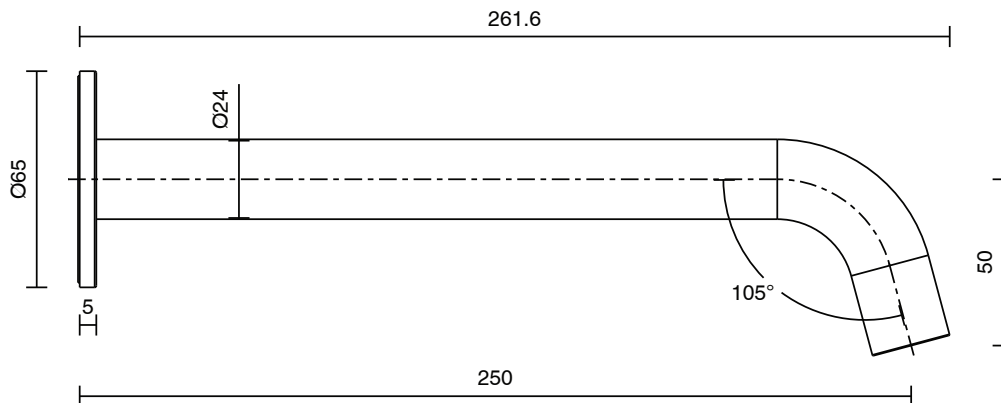

mizu

Mizu Drift MK2 Basin / Bath Outlet 250mm Brushed Brass (5 Star)

2266365

SPECIFICATIONS

Recommended Use	Domestic, Hotel & Commercial
Colour	Brushed Brass
Body Material	H62 Brass
Recommended Pressure Range	150 - 500 kPa
Maximum Continuous Working Temperature	65 deg C
Suitable for Storage Tank Hot Water	Yes
Suitable for Continuous Flow Hot Water	Yes
Suitable for Gravity Feed Hot Water	No

WARRANTY

Warranty - Domestic Use	10 Years
Spare Parts & Labour	12 Months

Please refer to Warranty Page for full Terms and Conditions