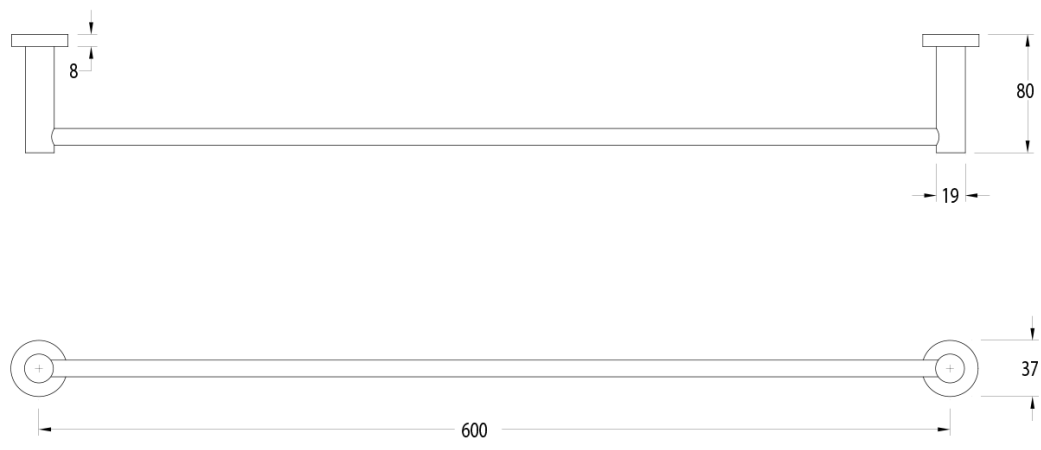

## Sussex Pure Single Towel Rail 600mm PVD Brushed Nickel

9511594

SPECIFICATIONS	
Recommended Use	Residential;Commercial
Colour Finish	Brushed Nickel
Primary Material	DR Brass
WARRANTY	
Residential Use (Years)	40
Commercial Use (Years)	10
<i>Please refer to Sussex Warranty page for full Terms and Conditions</i>	