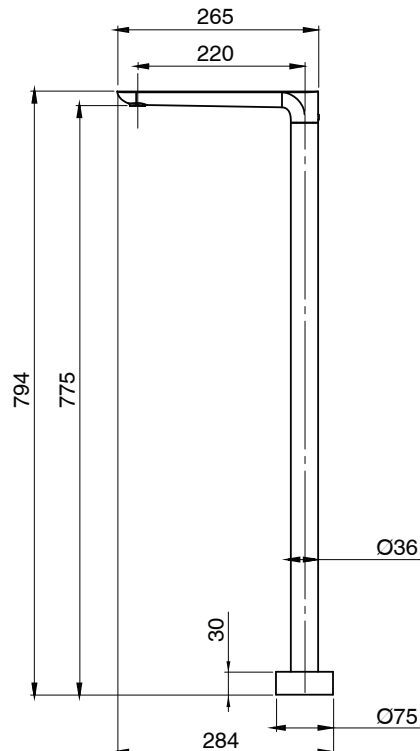

Milli

Milli Glance Floor Bath Outlet Matte Black

2285851

SPECIFICATIONS

Recommended Use	Domestic, Hotel & Commercial
Colour	Matte Black
Finish	Matte
Material	DR Brass
Recommended Pressure Range	150 - 500 kPa
Maximum Continuous Working Temperature	75 deg C
Suitable for Storage Tank Hot Water	Yes
Suitable for Continuous Flow Hot Water	Yes
Suitable for Gravity Feed Hot Water	No

WARRANTY

Warranty - Domestic Use	15 Years
Spare Parts & Labour	12 Months

Please refer to Warranty Page for full Terms and Conditions

Dimensions are nominal measurements only.

CLEANING RECOMMENDATIONS:

We recommend the use of soapy water or approved cleaners. This product should not be cleaned with abrasive materials. Damage caused by any improper treatment is not covered by the product warranty. Refer to Warranty Conditions

Disclaimer: Products in this specification manual must by regulation be installed by licensed and registered trade people. The manufacturer/distributor reserves the right to vary specifications or delete models from their range without prior notification. Dimensions are nominal measurements only. Dimensions and set-outs listed are correct at time of publication however the manufacturer/distributor takes no responsibility for printing errors.

Published 13/07/2022

To see the complete Milli range go to www.reece.com.au

WaterMark
AS/NZS 3715
WMK25986