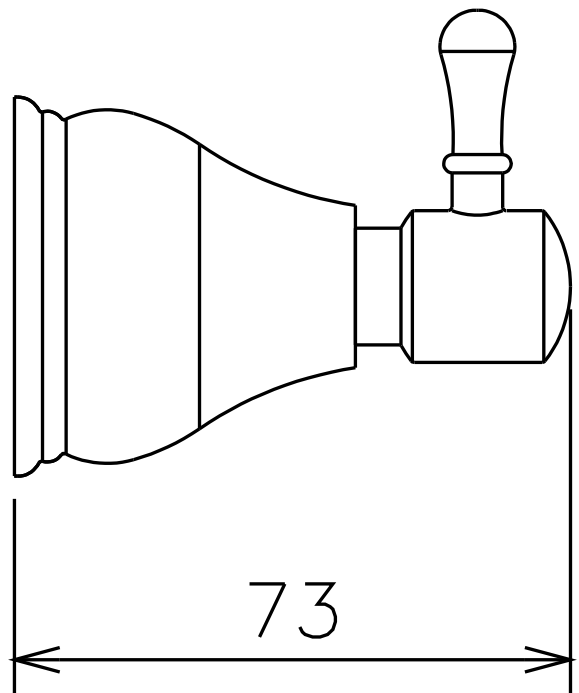

Milli Monument Edit Robe Hook Brushed Gold

2266253

SPECIFICATIONS

Recommended Use	Domestic, Hotel & Commercial
Colour	Brushed Gold
Material	Brass

WARRANTY

Replacement Only - Domestic Use	15 Years
Parts Replacement Only	12 Months

Please refer to Warranty Page for full Terms and Conditions

Dimensions are nominal measurements only.

CLEANING RECOMMENDATIONS:

We recommend the use of soapy water or approved cleaners. This product should not be cleaned with abrasive materials. Damage caused by any improper treatment is not covered by the product warranty. Refer to Warranty Conditions

Disclaimer: Products in this specification manual must by regulation be installed by licensed and registered trade people. The manufacturer/distributor reserves the right to vary specifications or delete models from their range without prior notification. Dimensions are nominal measurements only. Dimensions and set-outs listed are correct at time of publication however the manufacturer/distributor takes no responsibility for printing errors.

Published 12/10/2023

To see the complete Milli range go to www.reece.com.au