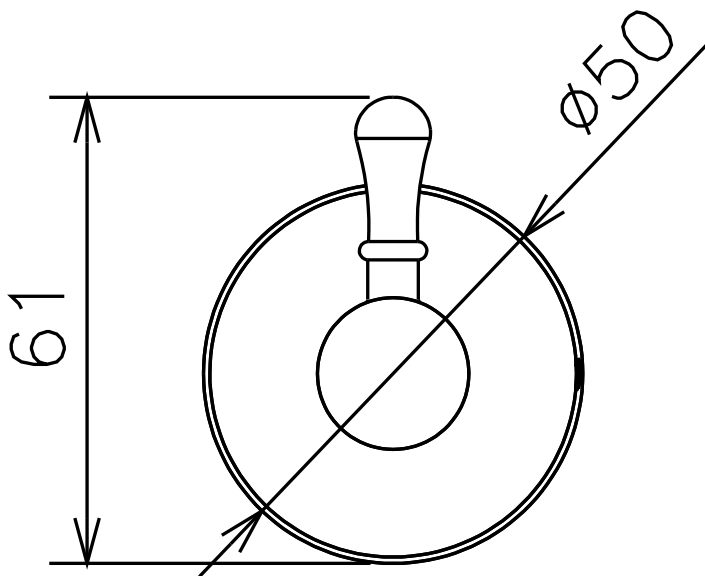

Milli Monument Edit Robe Hook Brushed Gold

2266253

SPECIFICATIONS

Recommended Use	Domestic, Hotel & Commercial
Colour	Brushed Gold
Material	Brass

WARRANTY

Replacement Only - Domestic Use	15 Years
Parts Replacement Only	12 Months

Please refer to Warranty Page for full Terms and Conditions

Dimensions are nominal measurements only.

CLEANING RECOMMENDATIONS:

We recommend the use of soapy water or approved cleaners. This product should not be cleaned with abrasive materials. Damage caused by any improper treatment is not covered by the product warranty. Refer to Warranty Conditions

Disclaimer: Products in this specification manual must by regulation be installed by licensed and registered trade people. The manufacturer/distributor reserves the right to vary specifications or delete models from their range without prior notification. Dimensions are nominal measurements only. Dimensions and set-outs listed are correct at time of publication however the manufacturer/distributor takes no responsibility for printing errors.

Published 12/10/2023

To see the complete Milli range go to www.reece.com.au