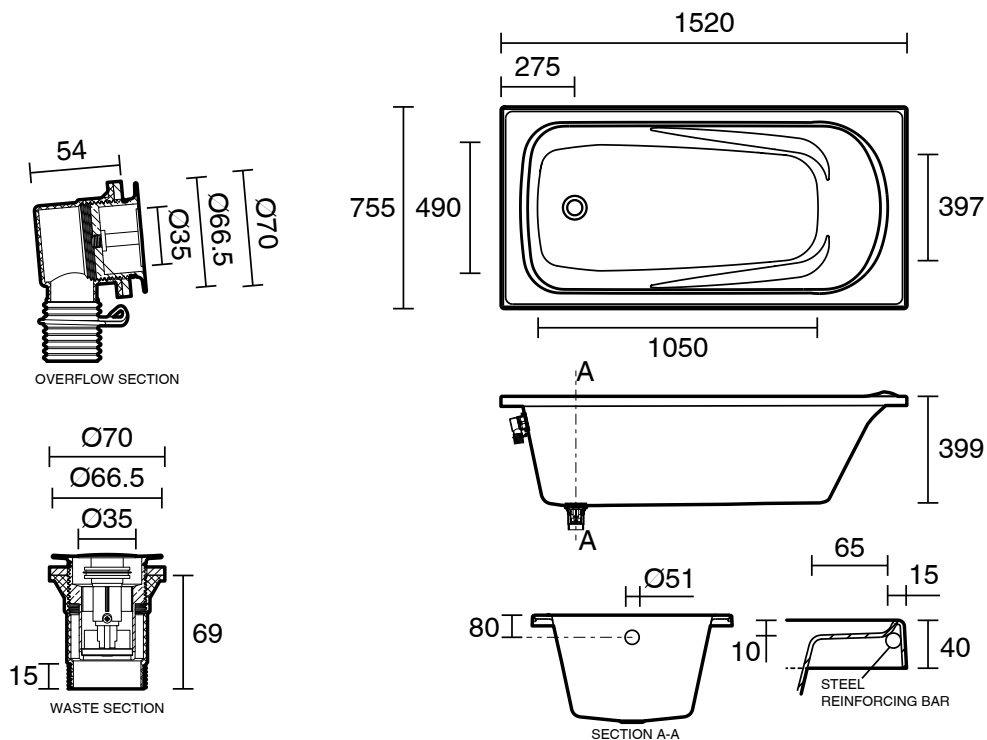

Posh Solus MK2 Inset Bath 1520mm with Overflow Chrome

1704236

SPECIFICATIONS

Recommended Use	Domestic, Hotel & Commercial
Material	Sanitary Grade Acrylic
Colour	Chrome
Capacity	180 ltr
Weight	17 kg
Overflow Configuration	Overflow
Mounting	Inset
Plug & Waste Size	40mm
Plug & Waste	Included

WARRANTY

Warranty - Domestic Use	10 Years
Spare Parts & Labour	12 Months

Please refer to Warranty Page for full Terms and Conditions

Dimensions are nominal measurements only.

CLEANING RECOMMENDATIONS:

We recommend the use of soapy water or approved cleaners. This product should not be cleaned with abrasive materials. Damage caused by any improper treatment is not covered by the product warranty. Refer to Warranty Conditions

Disclaimer: Products in this specification manual must by regulation be installed by licensed and registered trade people. The manufacturer/distributor reserves the right to vary specifications or delete models from their range without prior notification. Dimensions are nominal measurements only. Dimensions and set-outs listed are correct at time of publication however the manufacturer/distributor takes no responsibility for printing errors.

Published 11/10/2023

To see the complete Posh range go to
www.reece.com.au