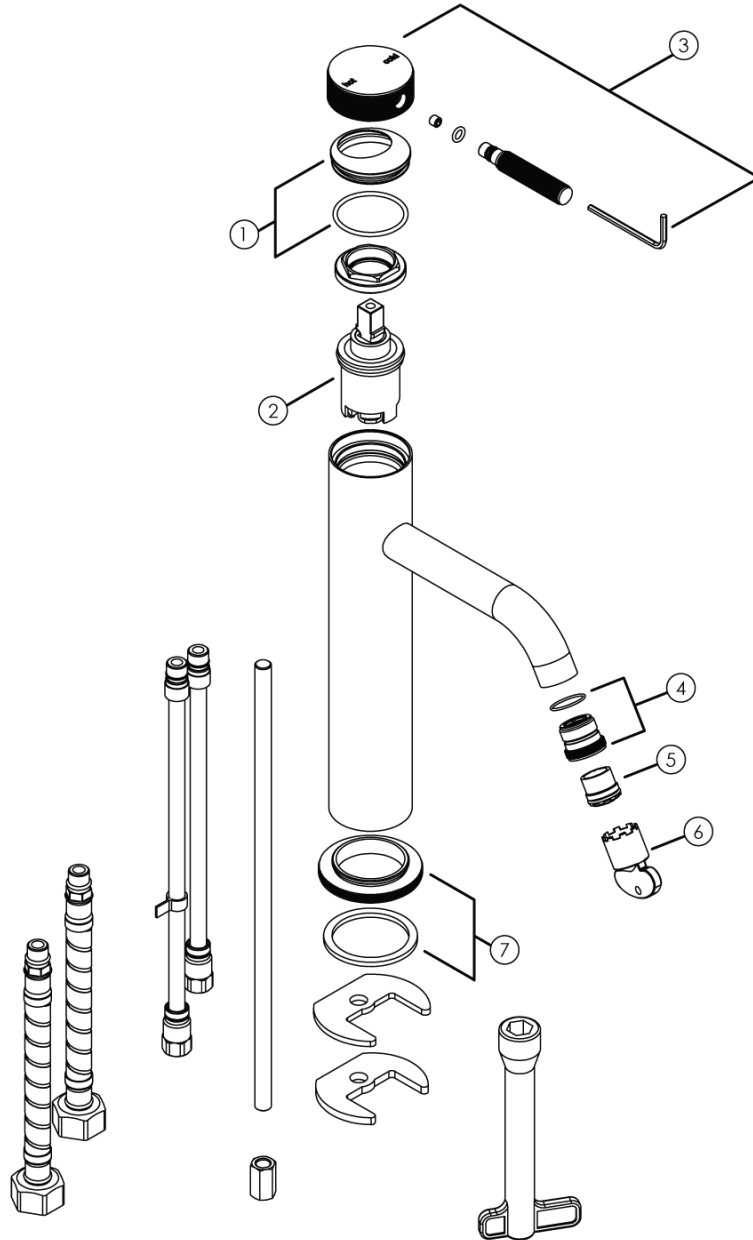

Milli Etch Medium Height Basin Mixer Tap Chrome (6 Star)

21358

No.	Description	Code
1	Mill Etch Wall/Shower Mixer Dome Assy	29974
2	KO25H - 22 degree - Noise Reduced Cartridge	40385 NR
3	Milli Etch Basin Mixer Handle Assy	29756
4	Milli Etch Basin/Bath Wall Retainer 19mm Assy	29883
5	Neoperl Cache TT 1.0Gpm	44.3258.010
6	Neoperl Cache TT Aerator Key	09.9150.0
7	Milli Etch Basin Mixer Dress Plate Assy	30034