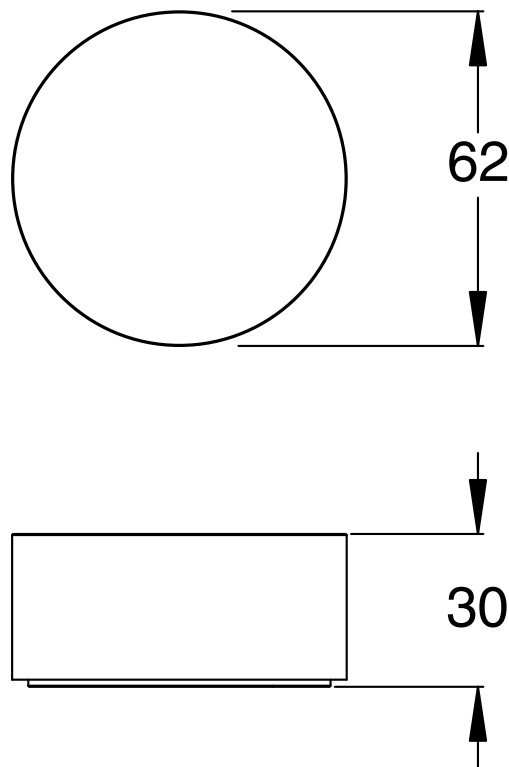

SUSSEX

Sussex Pure Progressive Top Mount Hob Mixer Tap with Diamond Textured Handle Chrome

2263910

SPECIFICATIONS	
Recommended Use	Residential;Commercial
Colour Finish	Polished Chrome
Primary Material	DR Brass
Recommended Pressure Range	150 - 500 kPa as per AS3500
Max Continuous Working Temperature (deg C)	65
Min Continuous Working Temperature (deg C)	1
WARRANTY	
Residential Use (Years)	40
Commercial Use (Years)	10
<i>Please refer to Sussex Warranty page for full Terms and Conditions</i>	