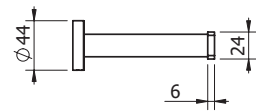

Milli Axon MK2 Double Towel Rail 600mm Matte Black

9505209

SPECIFICATIONS

Recommended Use	Domestic, Hotel & Commercial
Colour	Matte Black
Material	Aluminium/Zinc Alloy

WARRANTY

Domestic Use Replacement Only 15 Years

Please refer to Warranty Page for full Terms and Conditions

Dimensions are nominal measurements only.

CLEANING RECOMMENDATIONS:

We recommend the use of soapy water or approved cleaners. This product should not be cleaned with abrasive materials. Damage caused by any improper treatment is not covered by the product warranty. Refer to Warranty Conditions

Disclaimer: Products in this specification manual must by regulation be installed by licensed and registered trade people. The manufacturer/distributor reserves the right to vary specifications or delete models from their range without prior notification. Dimensions are nominal measurements only. Dimensions and set-outs listed are correct at time of publication however the manufacturer/distributor takes no responsibility for printing errors.

Published 28/07/2021

To see the complete Milli range go to
www.reece.com.au