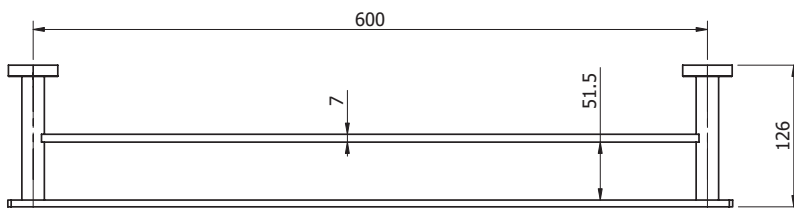

Milli Axon MK2 Double Towel Rail 600mm Matte Black

9505209

SPECIFICATIONS

Recommended Use	Domestic, Hotel & Commercial
Colour	Matte Black
Material	Aluminium/Zinc Alloy

WARRANTY

Domestic Use Replacement Only 15 Years

Please refer to Warranty Page for full Terms and Conditions

Dimensions are nominal measurements only.

CLEANING RECOMMENDATIONS:

We recommend the use of soapy water or approved cleaners. This product should not be cleaned with abrasive materials. Damage caused by any improper treatment is not covered by the product warranty. Refer to Warranty Conditions

Disclaimer: Products in this specification manual must by regulation be installed by licensed and registered trade people. The manufacturer/distributor reserves the right to vary specifications or delete models from their range without prior notification. Dimensions are nominal measurements only. Dimensions and set-outs listed are correct at time of publication however the manufacturer/distributor takes no responsibility for printing errors.

Published 28/07/2021

To see the complete Milli range go to
www.reece.com.au