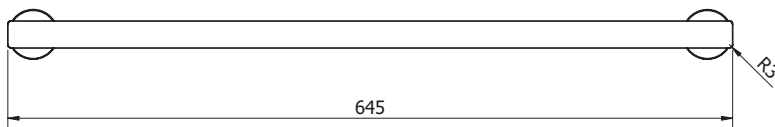

Dimensions are nominal measurements only.

CLEANING RECOMMENDATIONS:

We recommend the use of soapy water or approved cleaners. This product should not be cleaned with abrasive materials. Damage caused by any improper treatment is not covered by the product warranty. Refer to Warranty Conditions

Disclaimer: Products in this specification manual must by regulation be installed by licensed and registered trade people. The manufacturer/distributor reserves the right to vary specifications or delete models from their range without prior notification. Dimensions are nominal measurements only. Dimensions and set-outs listed are correct at time of publication however the manufacturer/distributor takes no responsibility for printing errors.

Published 28/07/2021

To see the complete Milli range go to
www.reece.com.au