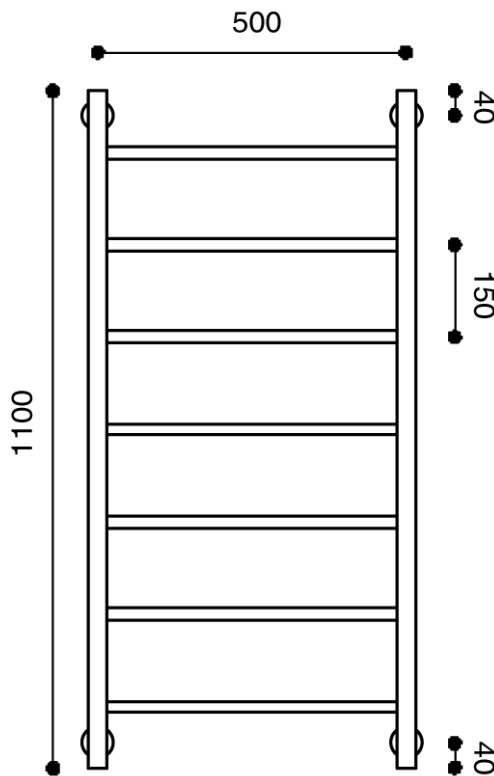

Milli Mood Edit Heated Towel Rail 500 x 1100mm Brushed Gold

2299638

SPECIFICATIONS

Recommended Use	Domestic, Hotel & Commercial
Colour	Brushed Gold
Material	Copper Tube with Brass Fittings
Electrical Connection	Plug-in or Hardwired
Electrical Connection Position	Bottom Left or Right
Heating Method	Water Filled
Power Wattage	100 W
Voltage	240v
IP Rating	IPX3 Plug In. IPX5 Hardwired.

WARRANTY

Warranty - Domestic Use	10 Years
Spare Parts & Labour	12 Months

Please refer to Warranty Page for full Terms and Conditions

Dimensions are nominal measurements only.

CLEANING RECOMMENDATIONS:

We recommend the use of a soft dry cloth. This product should not be cleaned with abrasive materials or cleaning agents. Damage caused by improper treatment is not covered by the product warranty - refer to warranty conditions.

Disclaimer: Products in this specification manual must by regulation be installed by licensed and registered trade people. The manufacturer/distributor reserves the right to vary specifications or delete models from their range without prior notification. Dimensions are nominal measurements only. Dimensions and set-outs listed are correct at time of publication however the manufacturer/distributor takes no responsibility for printing errors.

Published 24/02/2022

To see the complete Milli range go to www.reece.com.au/bathrooms