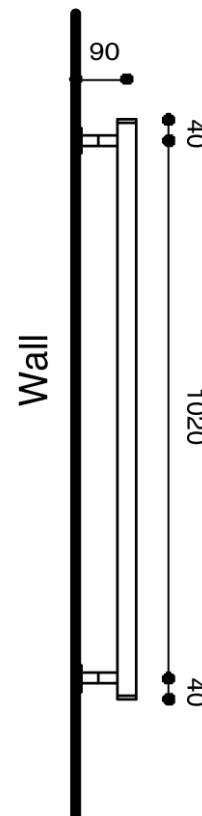

Milli Mood Edit Heated Towel Rail 500 x 1100mm Brushed Gold

2299638

SPECIFICATIONS

Recommended Use	Domestic, Hotel & Commercial
Colour	Brushed Gold
Material	Copper Tube with Brass Fittings
Electrical Connection	Plug-in or Hardwired
Electrical Connection Position	Bottom Left or Right
Heating Method	Water Filled
Power Wattage	100 W
Voltage	240v
IP Rating	IPX3 Plug In. IPX5 Hardwired.

WARRANTY

Warranty - Domestic Use	10 Years
Spare Parts & Labour	12 Months

Please refer to Warranty Page for full Terms and Conditions

Dimensions are nominal measurements only.

CLEANING RECOMMENDATIONS:

We recommend the use of a soft dry cloth. This product should not be cleaned with abrasive materials or cleaning agents. Damage caused by improper treatment is not covered by the product warranty - refer to warranty conditions.

Disclaimer: Products in this specification manual must by regulation be installed by licensed and registered trade people. The manufacturer/distributor reserves the right to vary specifications or delete models from their range without prior notification. Dimensions are nominal measurements only. Dimensions and set-outs listed are correct at time of publication however the manufacturer/distributor takes no responsibility for printing errors.

Published 24/02/2022

To see the complete Milli range go to www.reece.com.au/bathrooms