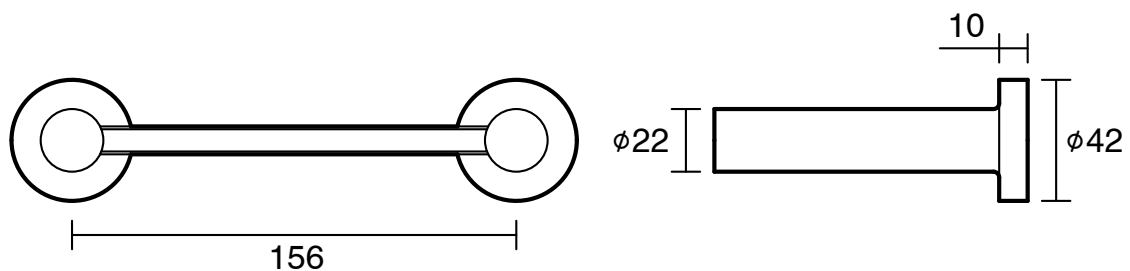

S U S S E X

Sussex Scala Soap Dish Chrome

2261355

SPECIFICATIONS	
Recommended Use	Domestic;Hotel;Commercial
Colour Finish	Polished Chrome
Primary Material	Brass
WARRANTY	
Replacement Only - Domestic Use (Years)	15
Parts Replacement Only (Years)	15
<i>Please refer to Warranty Page for full Terms and Conditions</i>	