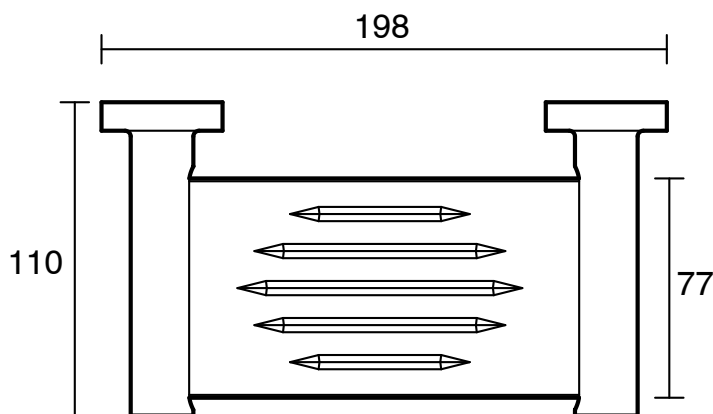

S U S S E X

Sussex Scala Soap Dish Chrome

2261355

SPECIFICATIONS	
Recommended Use	Domestic;Hotel;Commercial
Colour Finish	Polished Chrome
Primary Material	Brass
WARRANTY	
Replacement Only - Domestic Use (Years)	15
Parts Replacement Only (Years)	15
<i>Please refer to Warranty Page for full Terms and Conditions</i>	