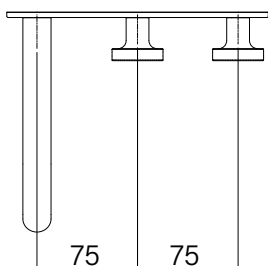

Dimensions are nominal measurements only.

CLEANING RECOMMENDATIONS:

We recommend the use of soapy water or approved cleaners. This product should not be cleaned with abrasive materials. Damage caused by any improper treatment is not covered by the product warranty. Refer to Warranty Conditions

Disclaimer: Products in this specification manual must by regulation be installed by licensed and registered trade people. The manufacturer/distributor reserves the right to vary specifications or delete models from their range without prior notification. Dimensions are nominal measurements only. Dimensions and set-outs listed are correct at time of publication however the manufacturer/distributor takes no responsibility for printing errors.

Published 11/02/2026

To see the complete Faucet Strommen Vara range go to www.reece.com.au