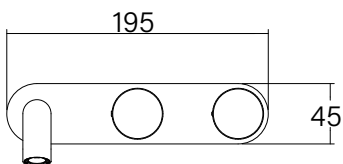

Dimensions are nominal measurements only.

CLEANING RECOMMENDATIONS:

We recommend the use of soapy water or approved cleaners. This product should not be cleaned with abrasive materials. Damage caused by any improper treatment is not covered by the product warranty. Refer to Warranty Conditions

Disclaimer: Products in this specification manual must by regulation be installed by licensed and registered trade people. The manufacturer/distributor reserves the right to vary specifications or delete models from their range without prior notification. Dimensions are nominal measurements only. Dimensions and set-outs listed are correct at time of publication however the manufacturer/distributor takes no responsibility for printing errors.

Published 11/02/2026

To see the complete Faucet Strommen Vara range go to www.reece.com.au