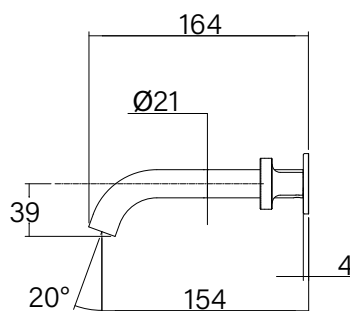

**Faucet Strommen Vara Disc Wall Basin / Bath Hostess Tap System Right Hand 150mm Trimset
Armada Bronze (6 Star) Lead Free
40357**

SPECIFICATIONS

Recommended Use	Domestic; Commercial; Hotel
Colour Finish	Armada Bronze
Primary Material	DR Brass
Recommended Pressure Range	300 - 500 kPa
Max Continuous Working Temperature (deg C)	65
Min Continuous Working Temperature (deg C)	5
Hot Water Unit Suitability	Storage Tank, Continuous Flow

WARRANTY

Warranty - Domestic Use (Years)	40
Spare Parts & Labour (Years)	10

Please refer to Warranty Page for full Terms and Conditions

Dimensions are nominal measurements only.

CLEANING RECOMMENDATIONS:

We recommend the use of soapy water or approved cleaners. This product should not be cleaned with abrasive materials. Damage caused by any improper treatment is not covered by the product warranty. Refer to Warranty Conditions

Disclaimer: Products in this specification manual must by regulation be installed by licensed and registered trade people. The manufacturer/distributor reserves the right to vary specifications or delete models from their range without prior notification. Dimensions are nominal measurements only. Dimensions and set-outs listed are correct at time of publication however the manufacturer/distributor takes no responsibility for printing errors.

Published 11/02/2026

To see the complete Faucet Strommen Vara range go to www.reece.com.au