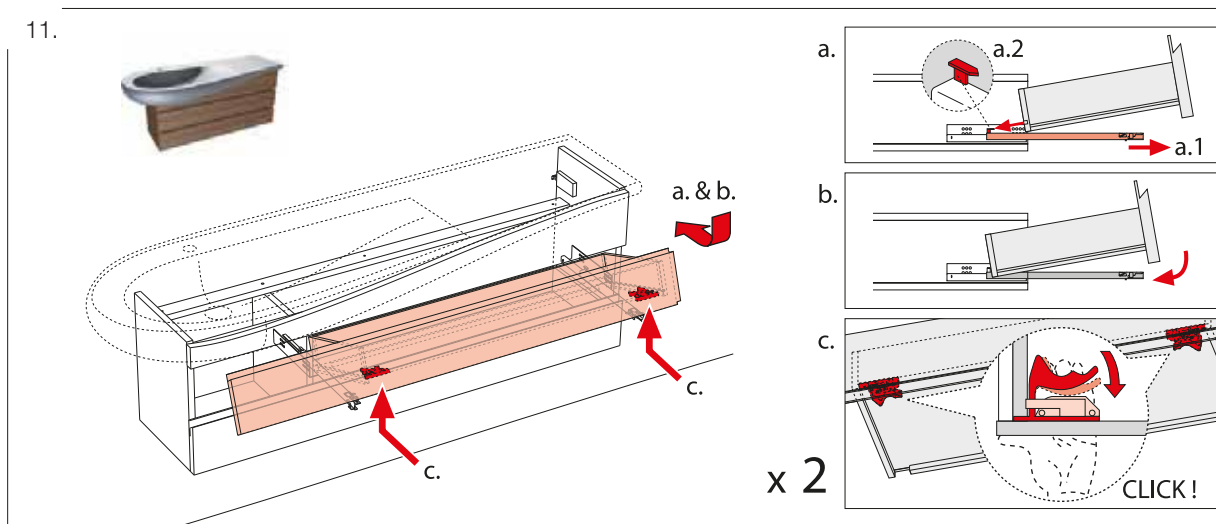

LAUFEN ILBAGNOALESSI ONE VANITY UNIT 1200MM BASIN