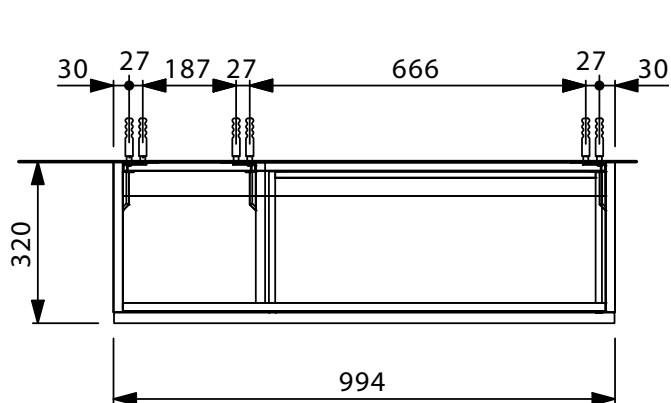

LAUFEN

ILBAGNOALESSI ONE VANITY UNIT 1200MM BASIN

TOP VIEW

Dimensions are nominal measurements only.
Dimensions shown in millimetres.