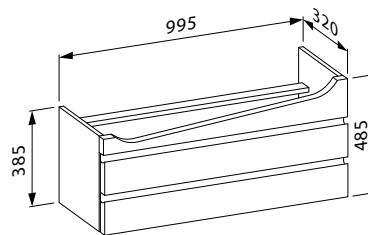

LAUFEN ILBAGNOALESSI ONE VANITY UNIT 1200MM BASIN

INSTALLATION INSTRUCTIONS

Note:

If fixing to timber framed walls or partitioning, the wall should be reinforced with noggins to receive the fixing bolts.