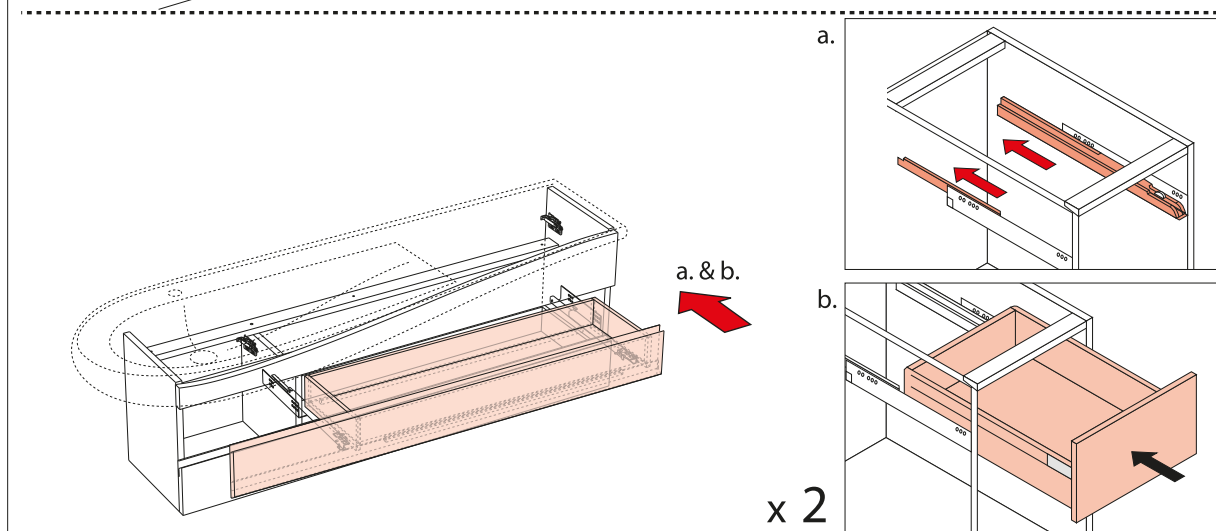

LAUFEN ILBAGNOALESSI ONE VANITY UNIT 1200MM BASIN