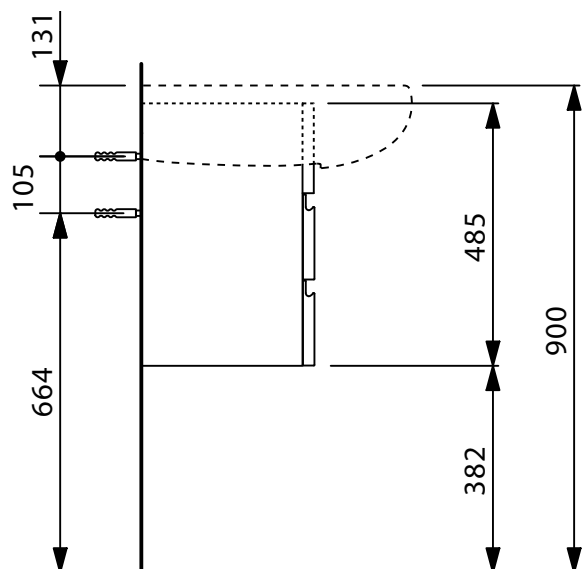

SIDE VIEW

SPECIFICATION

Recommended use	Domestic, hotel or commercial
Mounting	Fixed to Wall using Brackets (supplied)
Colour	Basin: White Cabinet: Walnut
Material	Basin: Vitreous China finished with Laufen Clean Coat (LCC) Cabinet: Timber Veneer
Weight	Basin: 28kg Vanity: 27.5kg
Basin Capacity	5.3 Litres
Plug and Waste	Suits 32 x 40mm non Overflow Waste
Basin Taphole Options	0 or 1 Taphole
Drawers	Two Soft Close Drawers made with Moisture Resistant Melamine - Finger pull to open
Basin Configuration	Left Hand Bowl