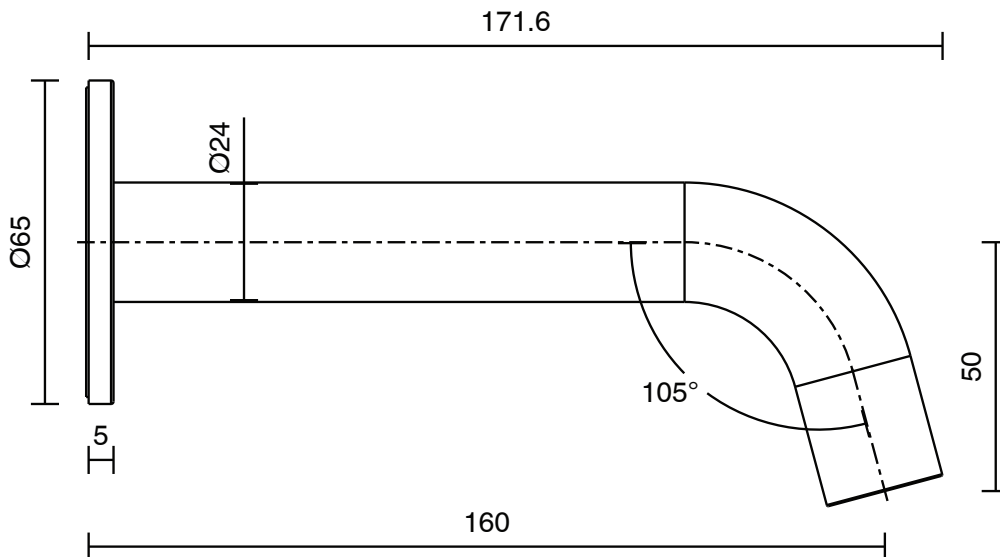

mizu

Mizu Drift MK2 Basin/Bath Outlet 160mm Chrome (5 Star)

2266130

SPECIFICATIONS

Recommended Use	Domestic, Hotel & Commercial
Colour	Chrome
Finish	Polished
Body Material	H62 Brass
Recommended Pressure Range	150 - 500 kPa
Maximum Continuous Working Temperature	65 deg C
Suitable for Storage Tank Hot Water	Yes
Suitable for Continuous Flow Hot Water	Yes
Suitable for Gravity Feed Hot Water	No

WARRANTY

Warranty - Domestic Use	10 Years
Spare Parts & Labour	12 Months

Please refer to Warranty Page for full Terms and Conditions

Dimensions are nominal measurements only.

CLEANING RECOMMENDATIONS:

We recommend the use of soapy water or approved cleaners. This product should not be cleaned with abrasive materials. Damage caused by any improper treatment is not covered by the product warranty. Refer to Warranty Conditions

Disclaimer: Products in this specification manual must by regulation be installed by licensed and registered trade people. The manufacturer/distributor reserves the right to vary specifications or delete models from their range without prior notification. Dimensions are nominal measurements only. Dimensions and set-outs listed are correct at time of publication however the manufacturer/distributor takes no responsibility for printing errors.

Published 13/06/2023

To see the complete Mizu range go to www.reece.com.au