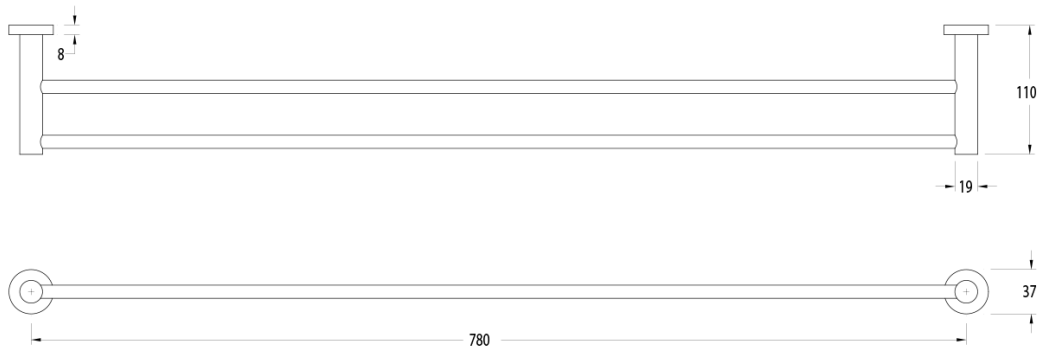

SUSSEX

Sussex Pure Double Towel Rail 780mm PVD Brushed Gold

9510923

SPECIFICATIONS

Recommended Use	Residential;Commercial
Colour Finish	Brushed Gold
Primary Material	DR Brass

WARRANTY

Residential Use (Years)	40
Commercial Use (Years)	10

Please refer to Sussex Warranty page for full Terms and Conditions

Dimensions are nominal measurements only.

CLEANING RECOMMENDATIONS:

We recommend the use of soapy water or approved cleaners. This product should not be cleaned with abrasive materials. Damage caused by any improper treatment is not covered by the product warranty. Refer to Warranty Conditions

Disclaimer: Products in this specification manual must by regulation be installed by licensed and registered trade people. The manufacturer/distributor reserves the right to vary specifications or delete models from their range without prior notification. Dimensions are nominal measurements only. Dimensions and set-outs listed are correct at time of publication however the manufacturer/distributor takes no responsibility for printing errors.

Published 01/04/2026

To see the complete Sussex range go to
www.reece.com.au