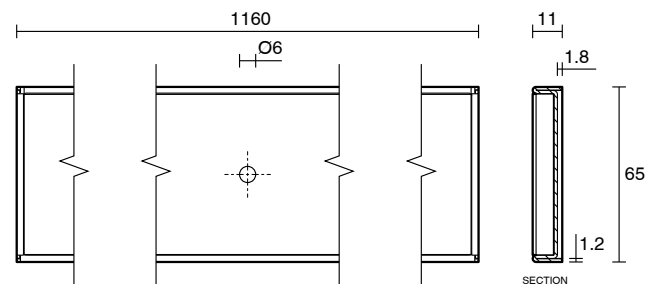

Posh Solus Tile Over Shower Tray with 1160mm Long Rear Matte Black Tile Insert Channel Suits Tiles up to 8mm (For 2 Wall / Corner Install) 1200mm x 900mm

9512255

SPECIFICATIONS

Recommended Use	Domestic, Hotel & Commercial
Shower Base Colour	Grey
Shower Base Material	SMC
Shower Grate Material	Stainless Steel (316 Grade)
Waste Position	Centre Rear
Shower Base Waste Size	50 mm
Weight of Shower Base	22 kg
Usage	Corner Install

WARRANTY

Warranty - Domestic Use	10 Years
Spare Parts & Labour	12 Months

Please refer to Warranty Page for full Terms and Conditions

Dimensions are nominal measurements only.

CLEANING RECOMMENDATIONS:

We recommend the use of soapy water or approved cleaners. This product should not be cleaned with abrasive materials. Damage caused by any improper treatment is not covered by the product warranty. Refer to Warranty Conditions

Disclaimer: Products in this specification manual must by regulation be installed by licensed and registered trade people. The manufacturer/distributor reserves the right to vary specifications or delete models from their range without prior notification. Dimensions are nominal measurements only. Dimensions and set-outs listed are correct at time of publication however the manufacturer/distributor takes no responsibility for printing errors.

Published 31/07/2023

To see the complete Posh range go to
www.reece.com.au