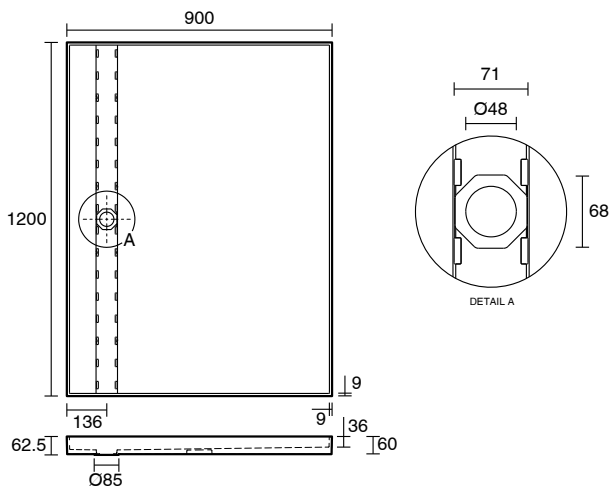

Posh Solus Tile Over Shower Tray with 1160mm Long Rear Matte Black Tile Insert Channel Suits Tiles up to 8mm (For 2 Wall / Corner Install) 1200mm x 900mm

9512255

SPECIFICATIONS

Recommended Use	Domestic, Hotel & Commercial
Shower Base Colour	Grey
Shower Base Material	SMC
Shower Grate Material	Stainless Steel (316 Grade)
Waste Position	Centre Rear
Shower Base Waste Size	50 mm
Weight of Shower Base	22 kg
Usage	Corner Install

WARRANTY

Warranty - Domestic Use	10 Years
Spare Parts & Labour	12 Months

Please refer to Warranty Page for full Terms and Conditions

Dimensions are nominal measurements only.

CLEANING RECOMMENDATIONS:

We recommend the use of soapy water or approved cleaners. This product should not be cleaned with abrasive materials. Damage caused by any improper treatment is not covered by the product warranty. Refer to Warranty Conditions

Disclaimer: Products in this specification manual must by regulation be installed by licensed and registered trade people. The manufacturer/distributor reserves the right to vary specifications or delete models from their range without prior notification. Dimensions are nominal measurements only. Dimensions and set-outs listed are correct at time of publication however the manufacturer/distributor takes no responsibility for printing errors.

Published 31/07/2023

To see the complete Posh range go to
www.reece.com.au