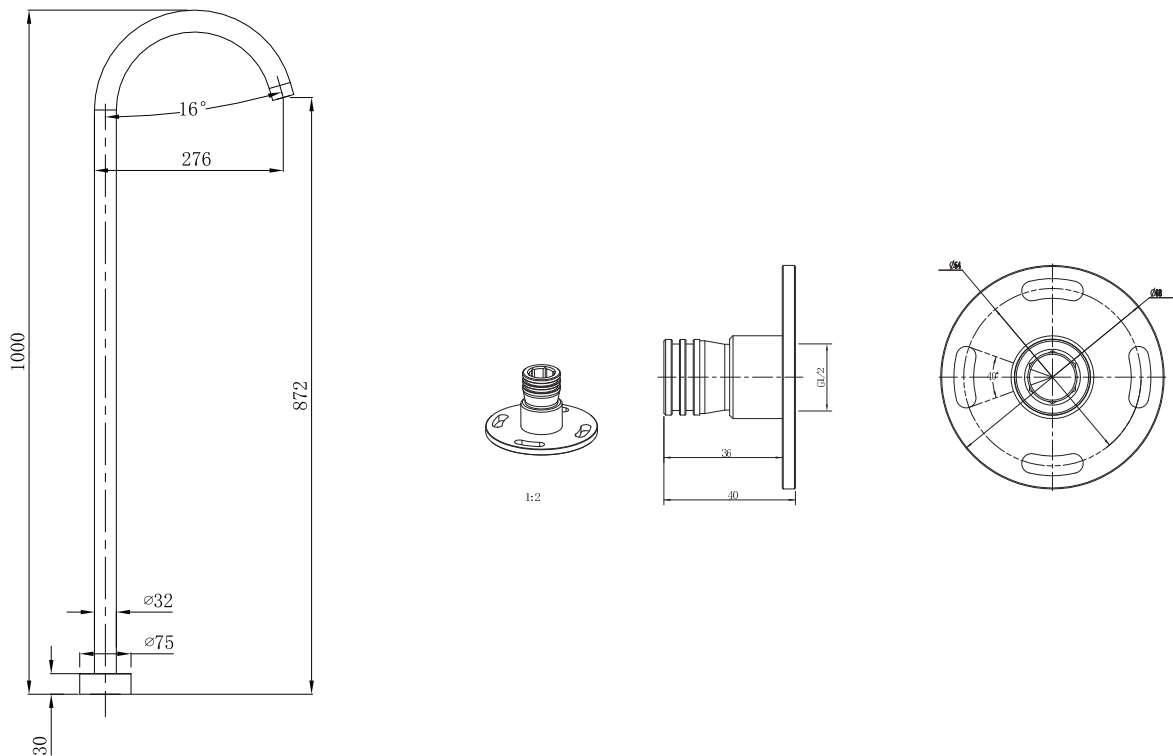

mizu

Mizu Drift MK2 Floor Mounted Bath Outlet Kit Brushed Gunmetal

2267171

SPECIFICATIONS

Recommended Use	Domestic, Hotel & Commercial
Colour	Brushed Gunmetal
Finish	Brushed
Material	DR Brass
Recommended Pressure Range	150 - 800 kPa
Maximum Continuous Working Temperature	70 deg C
Suitable for Storage Tank Hot Water	Yes
Suitable for Continuous Flow Hot Water	Yes
Suitable for Gravity Feed Hot Water	No

WARRANTY

Warranty - Domestic Use	10 Years
Spare Parts & Labour	12 Months

Please refer to Warranty Page for full Terms and Conditions

Dimensions are nominal measurements only.

CLEANING RECOMMENDATIONS:

We recommend the use of soapy water or approved cleaners. This product should not be cleaned with abrasive materials. Damage caused by any improper treatment is not covered by the product warranty. Refer to Warranty Conditions

Disclaimer: Products in this specification manual must by regulation be installed by licensed and registered trade people. The manufacturer/distributor reserves the right to vary specifications or delete models from their range without prior notification. Dimensions are nominal measurements only. Dimensions and set-outs listed are correct at time of publication however the manufacturer/distributor takes no responsibility for printing errors.

Published 01/05/2023

To see the complete Mizu range go to www.reece.com.au

WaterMark
AS/NZS 3718
WM-022094