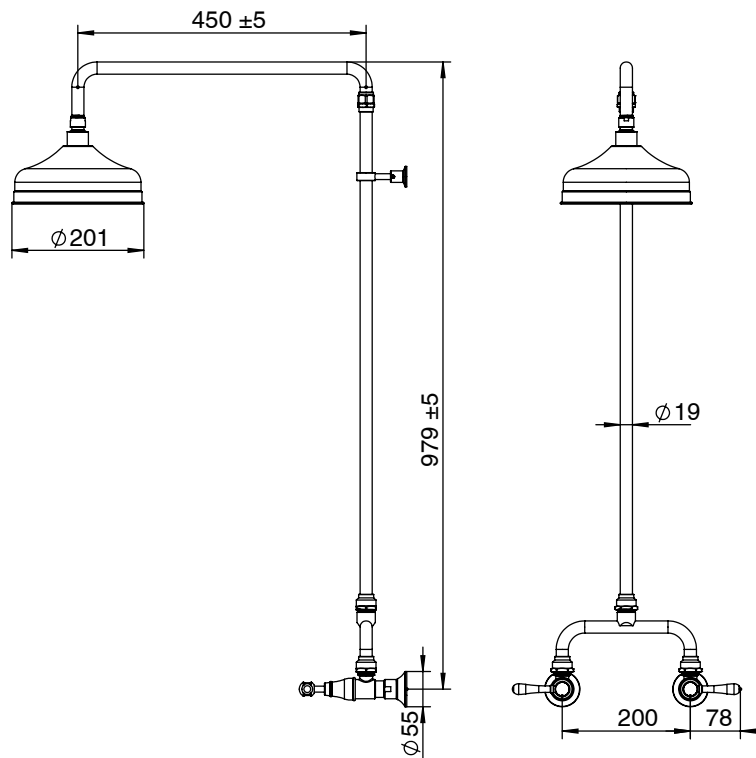

Milli Monument Edit Exposed Shower Set Lever Handles Brushed Gunmetal (3 Star)

4204519

SPECIFICATIONS

Recommended Use	Domestic, Hotel & Commercial
Colour	Brushed Gunmetal
Finish	Brushed
Material	DR Brass
Recommended Pressure Range	150 - 500 kPa
Maximum Continuous Working Temperature	80 deg C
Suitable for Storage Tank Hot Water	Yes
Suitable for Continuous Flow Hot Water	Yes
Suitable for Gravity Feed Hot Water	No

WARRANTY

Warranty - Domestic Use	15 Years
Spare Parts & Labour	12 Months

Please refer to Warranty Page for full Terms and Conditions

Dimensions are nominal measurements only.

CLEANING RECOMMENDATIONS:

We recommend the use of soapy water or approved cleaners. This product should not be cleaned with abrasive materials. Damage caused by any improper treatment is not covered by the product warranty. Refer to Warranty Conditions

Disclaimer: Products in this specification manual must by regulation be installed by licensed and registered trade people. The manufacturer/distributor reserves the right to vary specifications or delete models from their range without prior notification. Dimensions are nominal measurements only. Dimensions and set-outs listed are correct at time of publication however the manufacturer/distributor takes no responsibility for printing errors.

Published 05/10/2022

To see the complete Milli range go to www.reece.com.au