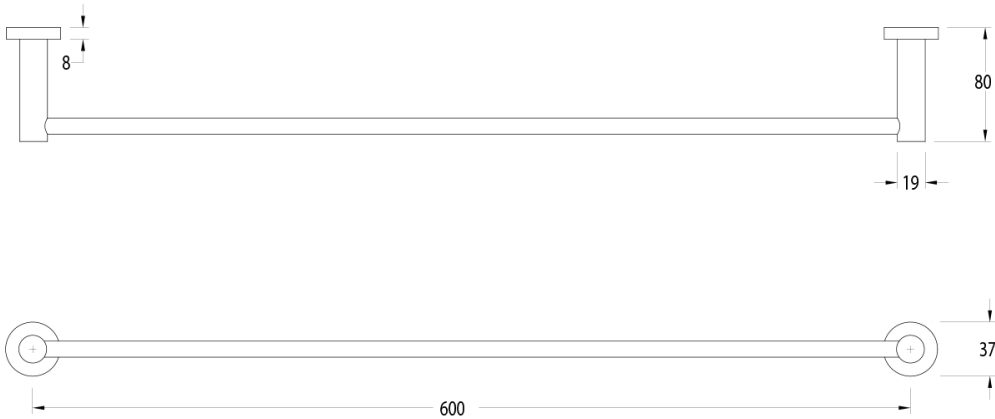

Milli Mood Edit Single Towel Rail 600mm Chrome

2263300

SPECIFICATIONS

Recommended Use	Domestic, Hotel & Commercial
Colour	Chrome
Material	DR Brass

WARRANTY

Replacement Only - Domestic Use 15 Years

Please refer to Warranty Page for full Terms and Conditions