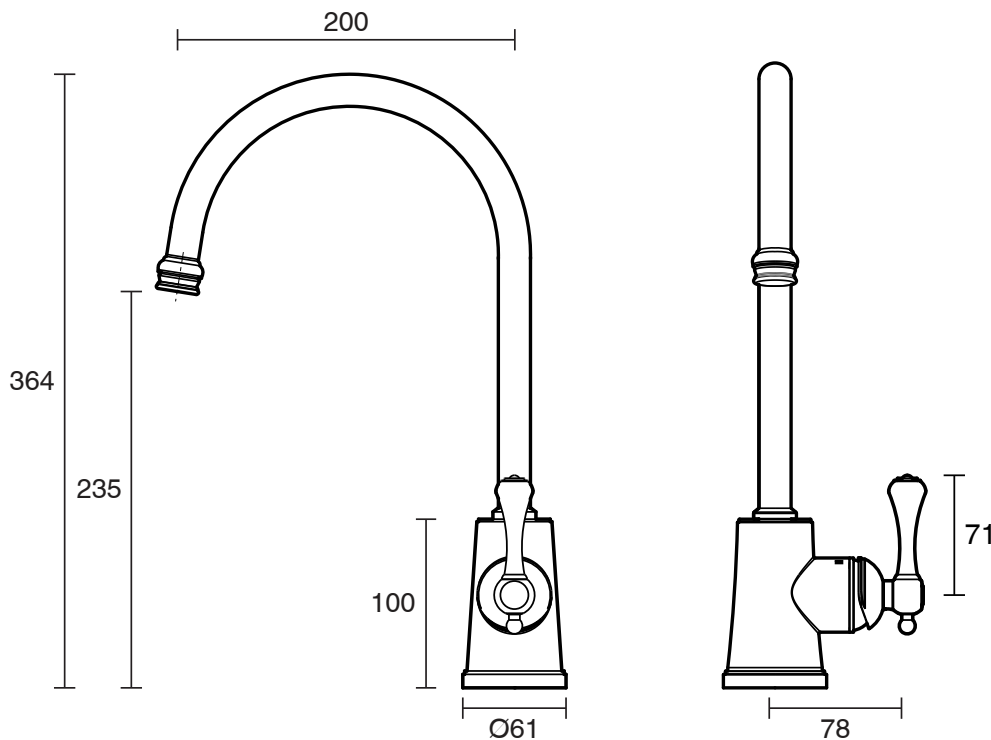

## Kado Era Sink Mixer Large Brass Gold (5 Star)

9507622

SPECIFICATIONS	
Recommended Use	Domestic, Hotel & Commercial
Colour	Brass Gold
Finish	Polished
Material	DR Brass
Recommended Pressure Range	150 - 500 kPa
Maximum Continuous Working Temperature	80 deg C
Suitable for Storage Tank Hot Water	Yes
Suitable for Continuous Flow Hot Water	Yes
Suitable for Gravity Feed Hot Water	No
WARRANTY	
Warranty - Domestic Use	10 Years
Spare Parts & Labour	12 Months
<i>Please refer to Warranty Page for full Terms and Conditions</i>	

Dimensions are nominal measurements only.