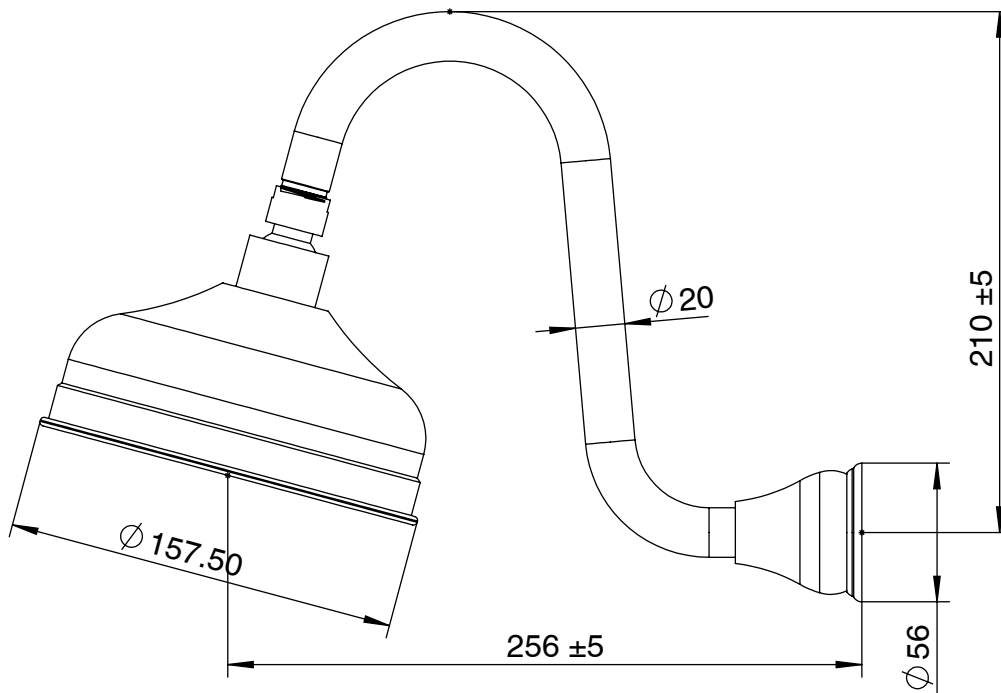

Milli Monument Edit Gooseneck Shower Arm & Rose Brushed Gunmetal (3 Star)

4204514

SPECIFICATIONS

Recommended Use	Domestic, Hotel & Commercial
Colour	Brushed Gunmetal
Finish	Brushed
Material	DR Brass
Recommended Pressure Range	150 - 500 kPa
Maximum Continuous Working Temperature	80 deg C
Suitable for Storage Tank Hot Water	Yes
Suitable for Continuous Flow Hot Water	Yes
Suitable for Gravity Feed Hot Water	No

WARRANTY

Warranty - Domestic Use	15 Years
Spare Parts & Labour	12 Months

Please refer to Warranty Page for full Terms and Conditions

Dimensions are nominal measurements only.

CLEANING RECOMMENDATIONS:

We recommend the use of soapy water or approved cleaners. This product should not be cleaned with abrasive materials. Damage caused by any improper treatment is not covered by the product warranty. Refer to Warranty Conditions

Disclaimer: Products in this specification manual must by regulation be installed by licensed and registered trade people. The manufacturer/distributor reserves the right to vary specifications or delete models from their range without prior notification. Dimensions are nominal measurements only. Dimensions and set-outs listed are correct at time of publication however the manufacturer/distributor takes no responsibility for printing errors.

Published 14/09/2022

To see the complete Milli range go to www.reece.com.au