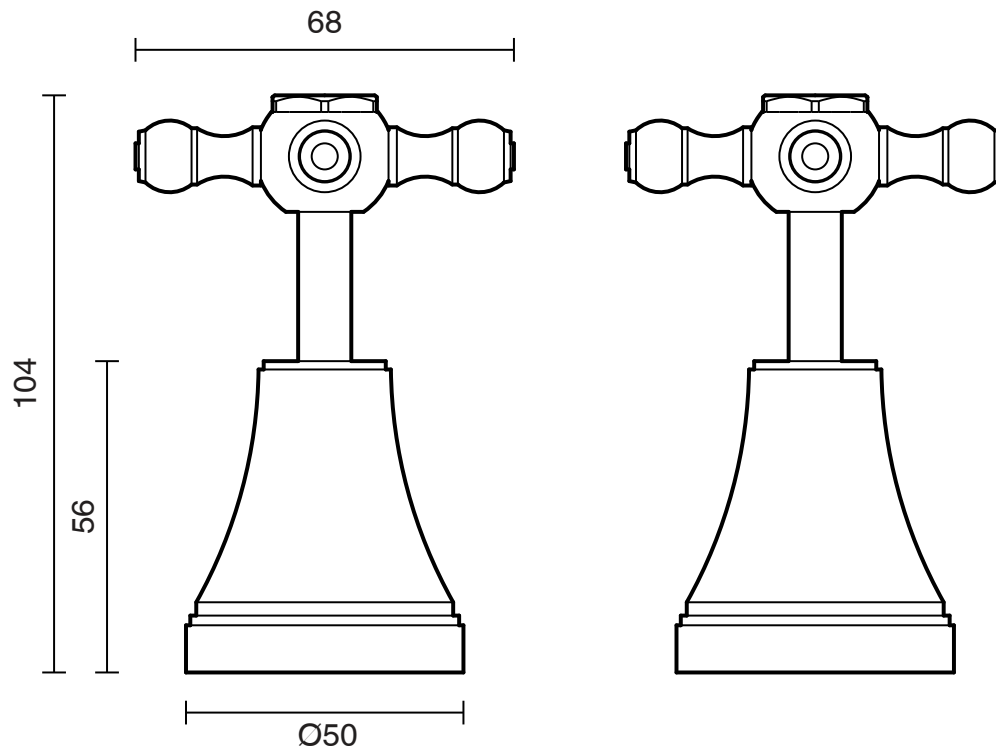

KADO

Kado Era Basin Top Assemblies Cross Handles Chrome

2263691

SPECIFICATIONS

Recommended Use	Domestic, Hotel & Commercial
Colour	Chrome
Finish	Polished
Material	DR Brass
Recommended Pressure Range	150 - 500 kPa
Maximum Continuous Working Temperature	80 deg C
Suitable for Storage Tank Hot Water	Yes
Suitable for Continuous Flow Hot Water	Yes
Suitable for Gravity Feed Hot Water	No

WARRANTY

Warranty - Domestic Use	10 Years
Spare Parts & Labour	12 Months

Please refer to Warranty Page for full Terms and Conditions

Dimensions are nominal measurements only.

CLEANING RECOMMENDATIONS:

We recommend the use of soapy water or approved cleaners. This product should not be cleaned with abrasive materials. Damage caused by any improper treatment is not covered by the product warranty. Refer to Warranty Conditions

Disclaimer: Products in this specification manual must by regulation be installed by licensed and registered trade people. The manufacturer/distributor reserves the right to vary specifications or delete models from their range without prior notification. Dimensions are nominal measurements only. Dimensions and set-outs listed are correct at time of publication however the manufacturer/distributor takes no responsibility for printing errors.

Published 12/10/2023

To see the complete Kado range go to www.reece.com.au