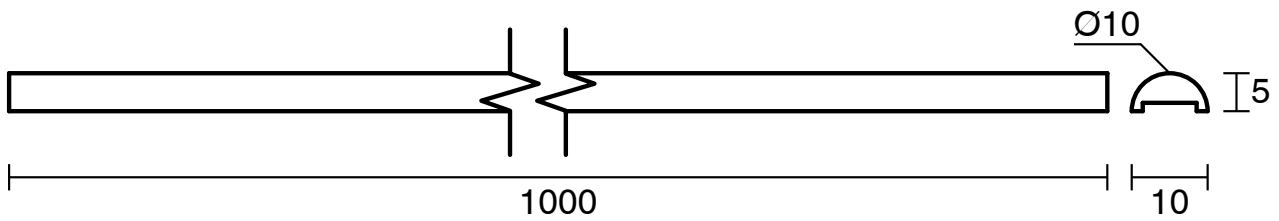

KADO

Kado Lux Shower Screen Water Bar 1000mm Chrome

1705977

SPECIFICATIONS	
Recommended Use	Domestic;Commercial;Hotel
Colour Finish	Chrome
Primary Material	Aluminium
WARRANTY	
Warranty - Domestic Use (Years)	7
Spare Parts & Labour (Years)	1
<i>Please refer to Warranty Page for full Terms and Conditions</i>	