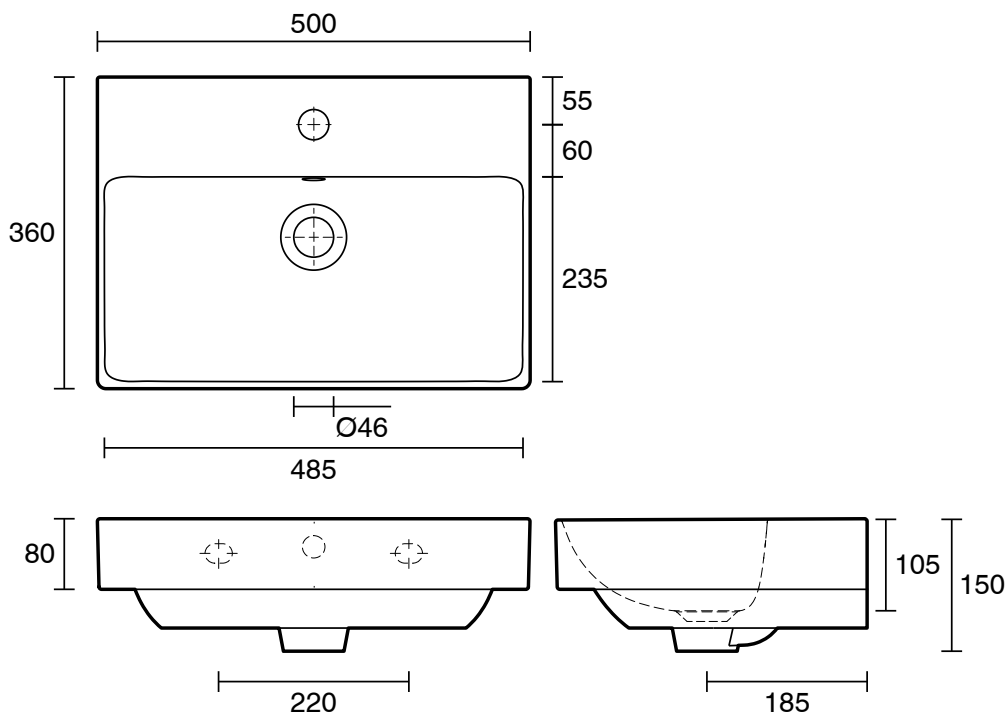

Roca Ona Wall Basin With Fixing Bolts 500mm x 360mm 1 Taphole Overflow White

1832711

SPECIFICATIONS

Recommended Use	Domestic, Hotel & Commercial
Material	Fineceramic
Basin Colour	White
Bowl Capacity	4 ltr
Weight	12 kg
Taphole Configuration	1 Taphole
Overflow Configuration	Integrated Overflow
Plug & Waste	Sold Separately
Tapware	Sold Separately

WARRANTY

Warranty - Domestic Use	15 Years
Spare Parts & Labour	12 Months

Please refer to Warranty Page for full Terms and Conditions

Dimensions are nominal measurements only.

CLEANING RECOMMENDATIONS:

We recommend the use of soapy water or approved cleaners. This product should not be cleaned with abrasive materials. Damage caused by any improper treatment is not covered by the product warranty. Refer to Warranty Conditions

Disclaimer: Products in this specification manual must by regulation be installed by licensed and registered trade people. The manufacturer/distributor reserves the right to vary specifications or delete models from their range without prior notification. Dimensions are nominal measurements only. Dimensions and set-outs listed are correct at time of publication however the manufacturer/distributor takes no responsibility for printing errors.

Published 05/07/2024

To see the complete Roca range go to www.reece.com.au