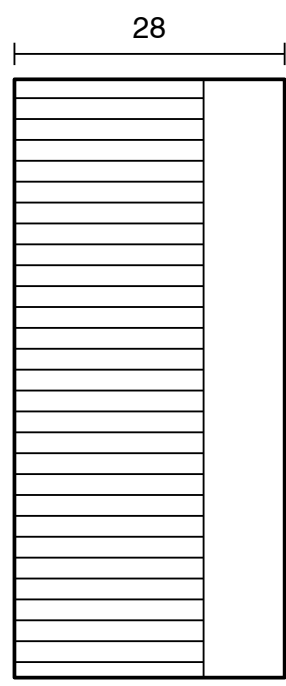

SUSSEX

Sussex Pure Progressive Shower/Bath Mixer Tap with Linear Textured Handle Chrome

2224550

SPECIFICATIONS

Recommended Use	Residential;Commercial
Colour Finish	Polished Chrome
Primary Material	DR Brass
Recommended Pressure Range	150 - 500 kPa as per AS3500
Max Continuous Working Temperature (deg C)	65
Min Continuous Working Temperature (deg C)	1

WARRANTY

Residential Use (Years)	40
Commercial Use (Years)	10

Please refer to Sussex Warranty page for full Terms and Conditions

Dimensions are nominal measurements only.

CLEANING RECOMMENDATIONS:

We recommend the use of soapy water or approved cleaners. This product should not be cleaned with abrasive materials. Damage caused by any improper treatment is not covered by the product warranty. Refer to Warranty Conditions

Disclaimer: Products in this specification manual must by regulation be installed by licensed and registered trade people. The manufacturer/distributor reserves the right to vary specifications or delete models from their range without prior notification. Dimensions are nominal measurements only. Dimensions and set-outs listed are correct at time of publication however the manufacturer/distributor takes no responsibility for printing errors.

Published 01/04/2026

To see the complete Sussex range go to www.reece.com.au