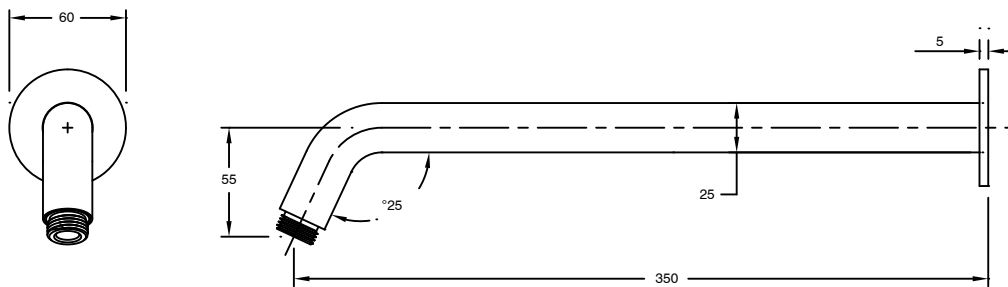

Milli

Milli Mood Edit Horizontal Shower Arm 350mm PVD Brushed Bronze

9511103

SPECIFICATIONS

Recommended Use	Domestic;Hotel;Commercial
Colour Finish	Brushed Bronze
Primary Material	DR Brass
Recommended Pressure Range	150 - 500 kPa as per AS3500
Max Continuous Working Temperature (deg C)	65
Min Continuous Working Temperature (deg C)	5
Hot Water Unit Suitability	Storage Tank;Continuous Flow

WARRANTY

Warranty - Domestic Use (Years)	15
Spare Parts & Labour (Years)	1

Please refer to Warranty Page for full Terms and Conditions

Dimensions are nominal measurements only.

CLEANING RECOMMENDATIONS:

We recommend the use of soapy water or approved cleaners. This product should not be cleaned with abrasive materials. Damage caused by any improper treatment is not covered by the product warranty. Refer to Warranty Conditions

Disclaimer: Products in this specification manual must by regulation be installed by licensed and registered trade people. The manufacturer/distributor reserves the right to vary specifications or delete models from their range without prior notification. Dimensions are nominal measurements only. Dimensions and set-outs listed are correct at time of publication however the manufacturer/distributor takes no responsibility for printing errors.

Published 17/03/2025

To see the complete Milli range go to
www.reece.com.au

WaterMark
AS/NZS 3862
WMKT25562