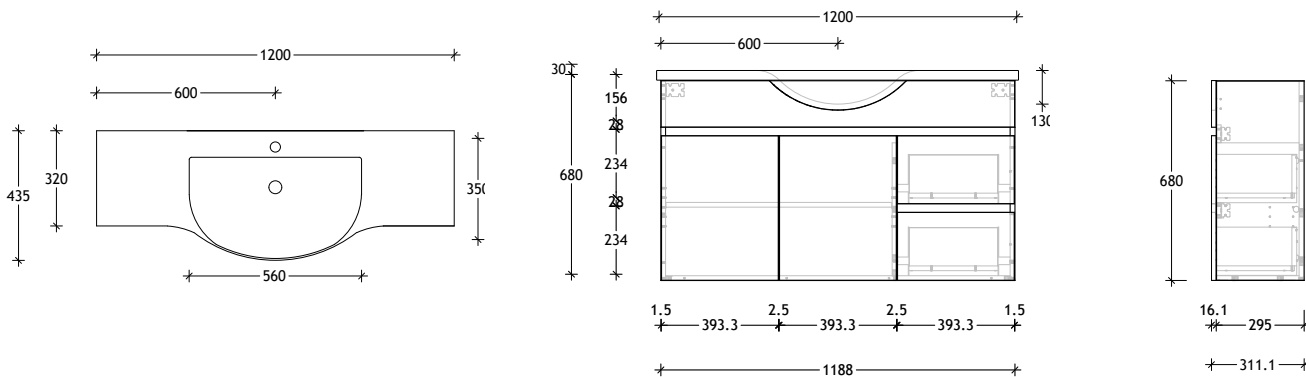

## 900mm Cast Marble Top (30mm)

**Centre Bowl** Left Hand Drawer/Right Hand Door option also available.

## 900mm Cherry Pie (20mm) / Durasein Top (12mm)

**Centre Bowl** Left Hand Drawer/Right Hand Door option also available.

### Offset Bowl

Available left or right

Left Hand Drawer/Right Hand Door option also available.

Dimensions are nominal measurements only.

## 1200mm Cast Marble Top (30mm)

*Centre Bowl* Left Hand Drawer/Right Hand Door option also available.