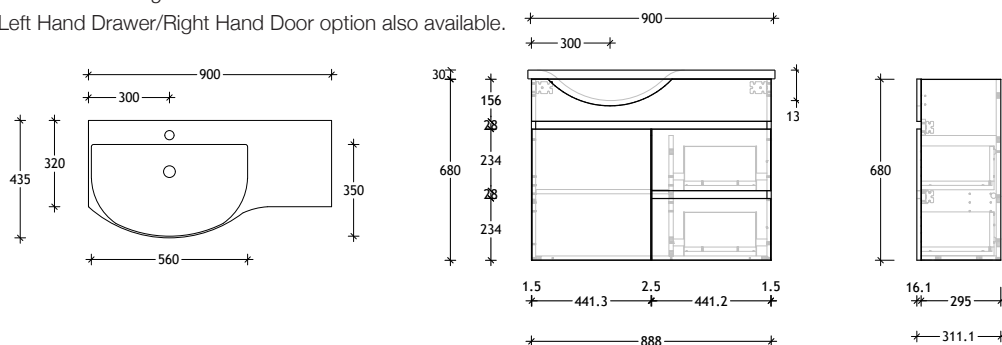

900mm Cherry Pie (20mm) / Durasein Top (12mm)

Centre Bowl Left Hand Drawer/Right Hand Door option also available.