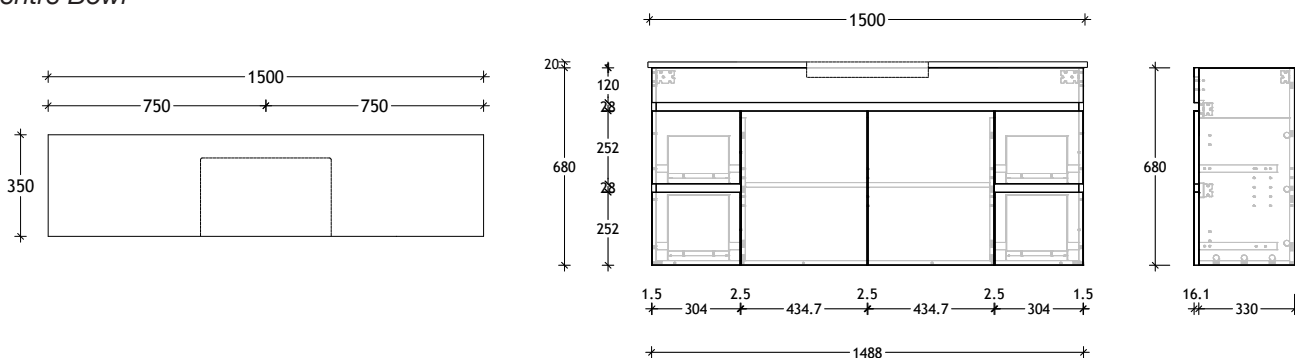

1500mm Cherry Pie (20mm) / Durasein Top (12mm)

Centre Bowl