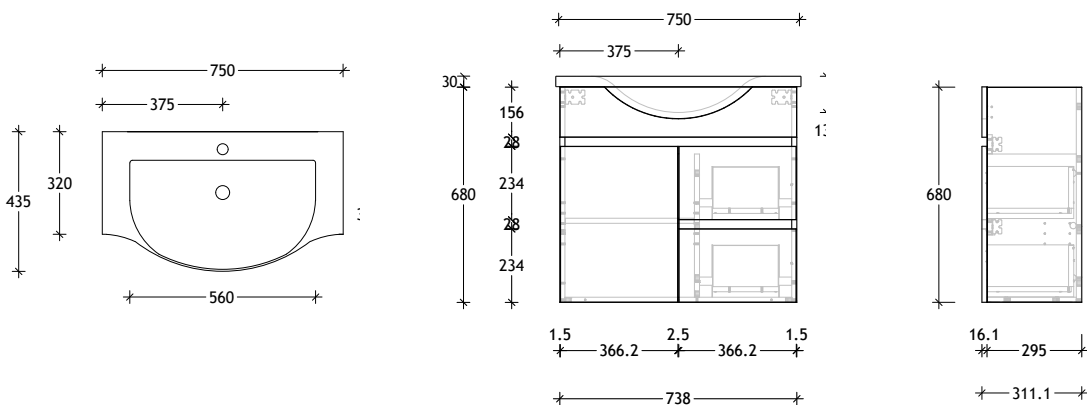

## Domaine Semi-Recessed Wall Hung

STANDARD SIZES (mm)	600	750	900	1200	1500	1800
<b>Cherry Pie / Durasein</b>	Centre	Centre	Centre / Offset	Centre	Centre / Double	Centre / Double
Width (mm)	600	750	900	1200	1500	1800
Depth (mm)	350	350	350	350	350	350
Height (mm)	700/692	700/692	700/692	700/692	700/692	700/692
Number of Drawers	0	2	2	2	4	4
Number of Doors	2	1	1	2	2	2
<b>Cast Marble</b>	Centre	Centre	Centre / Offset	Centre		
Width (mm)	600	750	900	1200		
Depth (mm)	435	435	435	435		
Height (mm)	710	710	710	710		
Number of Drawers	0	2	2	2		
Number of Doors	2	1	1	2		

# Domaine Semi-Recessed Wall Hung

**600mm Cast Marble Top (30mm)**

*Centre Bowl*

**600mm Cherry Pie (20mm) / Durasein Top (12mm)**

*Centre Bowl*

**750mm Cast Marble Top (30mm)**

*Centre Bowl* Left Hand Drawer/Right Hand Door option also available.

**750mm Cherry Pie (20mm) / Durasein Top (12mm)**

*Centre Bowl* Left Hand Drawer/Right Hand Door option also available.

Dimensions are nominal measurements only.

## 900mm Cast Marble Top (30mm)

**Centre Bowl** Left Hand Drawer/Right Hand Door option also available.