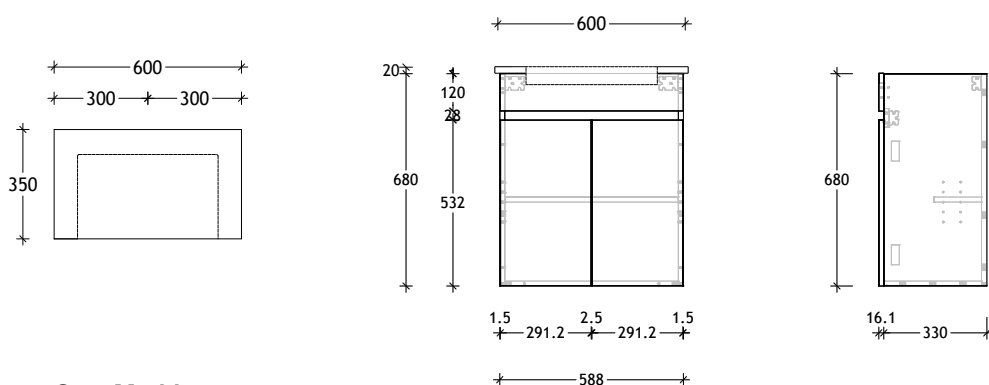

## Domaine Semi-Recessed Wall Hung

STANDARD SIZES (mm)	600	750	900	1200	1500	1800
<b>Cherry Pie / Durasein</b>	Centre	Centre	Centre / Offset	Centre	Centre / Double	Centre / Double
Width (mm)	600	750	900	1200	1500	1800
Depth (mm)	350	350	350	350	350	350
Height (mm)	700/692	700/692	700/692	700/692	700/692	700/692
Number of Drawers	0	2	2	2	4	4
Number of Doors	2	1	1	2	2	2
<b>Cast Marble</b>	Centre	Centre	Centre / Offset	Centre		
Width (mm)	600	750	900	1200		
Depth (mm)	435	435	435	435		
Height (mm)	710	710	710	710		
Number of Drawers	0	2	2	2		
Number of Doors	2	1	1	2		

# Domaine Semi-Recessed Wall Hung

**600mm Cast Marble Top (30mm)**

*Centre Bowl*

**600mm Cherry Pie (20mm) / Durasein Top (12mm)**

*Centre Bowl*

**750mm Cast Marble Top (30mm)**

*Centre Bowl* Left Hand Drawer/Right Hand Door option also available.

**750mm Cherry Pie (20mm) / Durasein Top (12mm)**

*Centre Bowl* Left Hand Drawer/Right Hand Door option also available.

Dimensions are nominal measurements only.

## 900mm Cast Marble Top (30mm)

**Centre Bowl** Left Hand Drawer/Right Hand Door option also available.