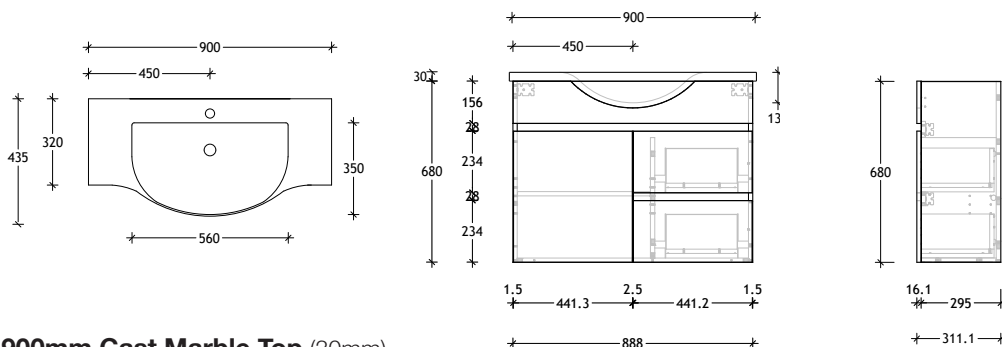

## Domaine Semi-Recessed Wall Hung

STANDARD SIZES (mm)	600	750	900	1200	1500	1800
<b>Cherry Pie / Durasein</b>	Centre	Centre	Centre / Offset	Centre	Centre / Double	Centre / Double
Width (mm)	600	750	900	1200	1500	1800
Depth (mm)	350	350	350	350	350	350
Height (mm)	700/692	700/692	700/692	700/692	700/692	700/692
Number of Drawers	0	2	2	2	4	4
Number of Doors	2	1	1	2	2	2
<b>Cast Marble</b>	Centre	Centre	Centre / Offset	Centre		
Width (mm)	600	750	900	1200		
Depth (mm)	435	435	435	435		
Height (mm)	710	710	710	710		
Number of Drawers	0	2	2	2		
Number of Doors	2	1	1	2		

**750mm Cherry Pie (20mm) / Durasein Top (12mm)**

*Centre Bowl* Left Hand Drawer/Right Hand Door option also available.

Dimensions are nominal measurements only.

## 900mm Cast Marble Top (30mm)

**Centre Bowl** Left Hand Drawer/Right Hand Door option also available.

## 900mm Cast Marble Top (30mm)