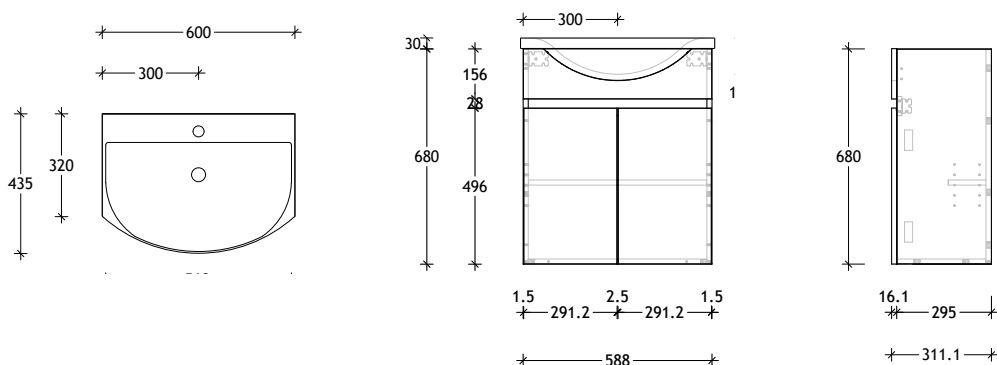

Domaine Semi-Recessed Wall Hung

600mm Cast Marble Top (30mm)

Centre Bowl

600mm Cherry Pie (20mm) / Durasein Top (12mm)

Centre Bowl