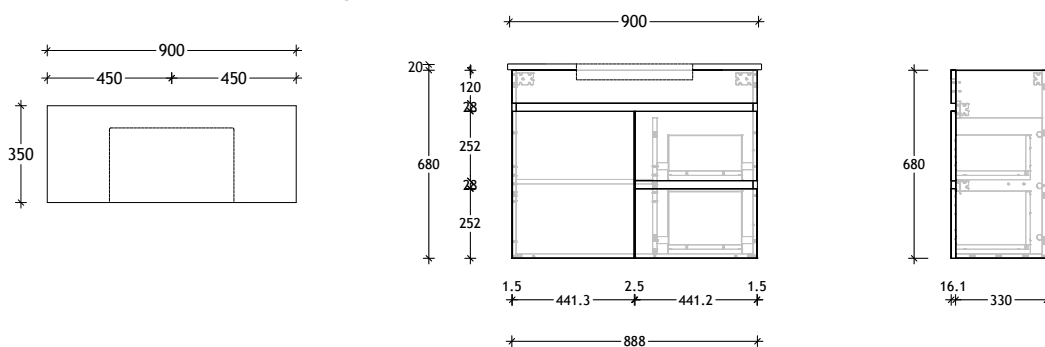

## 900mm Cast Marble Top (30mm)

**Centre Bowl** Left Hand Drawer/Right Hand Door option also available.

## 900mm Cast Marble Top (30mm)

### Offset Bowl

Available left or right

Left Hand Drawer/Right Hand Door option also available.

## 900mm Cherry Pie (20mm) / Durasein Top (12mm)

**Centre Bowl** Left Hand Drawer/Right Hand Door option also available.