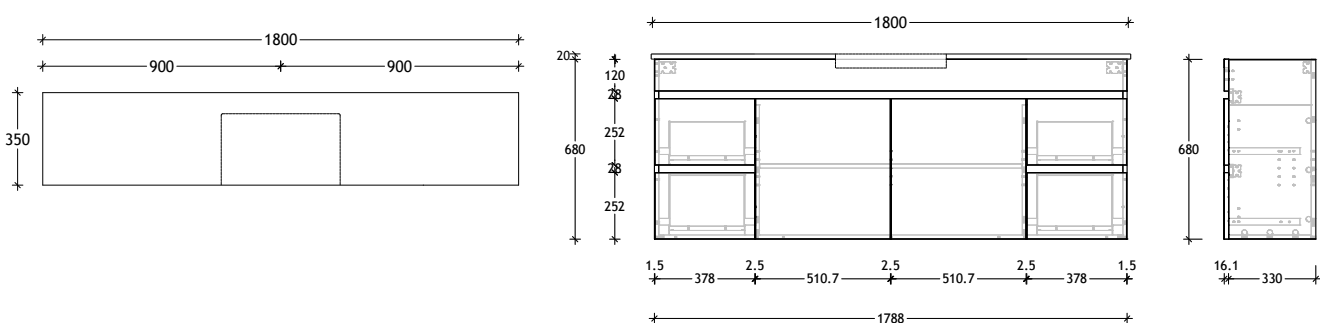

## 1200mm Cast Marble Top (30mm)

*Centre Bowl* Left Hand Drawer/Right Hand Door option also available.

# Domaine Semi-Recessed Wall Hung

**1500mm Cherry Pie (20mm) / Durasein Top (12mm)**

*Double Bowl*

**1800mm Cherry Pie (20mm) / Durasein Top (12mm)**

*Centre Bowl*

**1800mm Cherry Pie (20mm) / Durasein Top (12mm)**