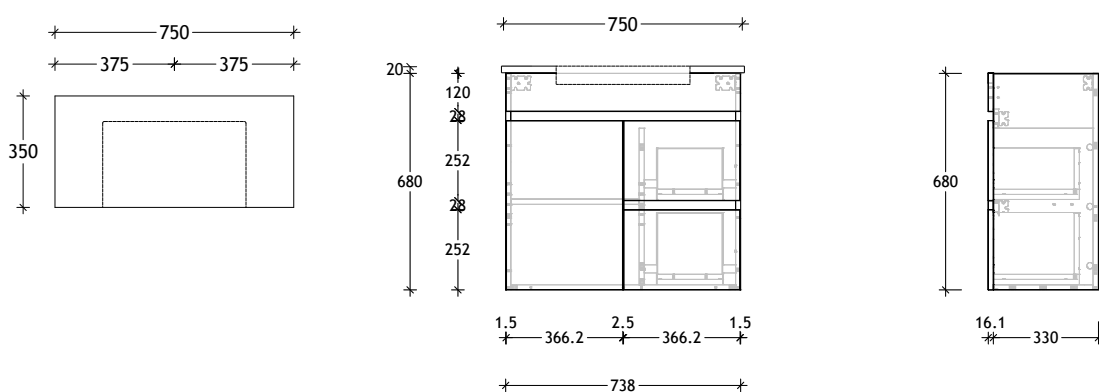

## Domaine Semi-Recessed Wall Hung

STANDARD SIZES (mm)	600	750	900	1200	1500	1800
<b>Cherry Pie / Durasein</b>	Centre	Centre	Centre / Offset	Centre	Centre / Double	Centre / Double
Width (mm)	600	750	900	1200	1500	1800
Depth (mm)	350	350	350	350	350	350
Height (mm)	700/692	700/692	700/692	700/692	700/692	700/692
Number of Drawers	0	2	2	2	4	4
Number of Doors	2	1	1	2	2	2
<b>Cast Marble</b>	Centre	Centre	Centre / Offset	Centre		
Width (mm)	600	750	900	1200		
Depth (mm)	435	435	435	435		
Height (mm)	710	710	710	710		
Number of Drawers	0	2	2	2		
Number of Doors	2	1	1	2		

# Domaine Semi-Recessed Wall Hung

**600mm Cast Marble Top (30mm)**

*Centre Bowl*

**600mm Cherry Pie (20mm) / Durasein Top (12mm)**

*Centre Bowl*

**750mm Cast Marble Top (30mm)**

*Centre Bowl* Left Hand Drawer/Right Hand Door option also available.

**750mm Cherry Pie (20mm) / Durasein Top (12mm)**

*Centre Bowl* Left Hand Drawer/Right Hand Door option also available.

Dimensions are nominal measurements only.

## 900mm Cast Marble Top (30mm)

**Centre Bowl** Left Hand Drawer/Right Hand Door option also available.