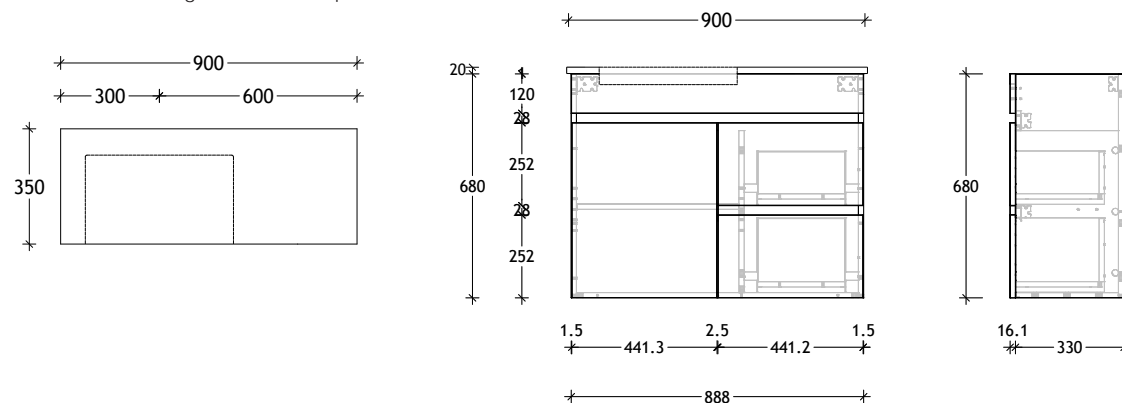

## 900mm Cast Marble Top (30mm)

**Centre Bowl** Left Hand Drawer/Right Hand Door option also available.

## 900mm Cherry Pie (20mm) / Durasein Top (12mm)

**Centre Bowl** Left Hand Drawer/Right Hand Door option also available.

### Offset Bowl

Available left or right

Left Hand Drawer/Right Hand Door option also available.

Dimensions are nominal measurements only.

## 1200mm Cast Marble Top (30mm)

*Centre Bowl* Left Hand Drawer/Right Hand Door option also available.