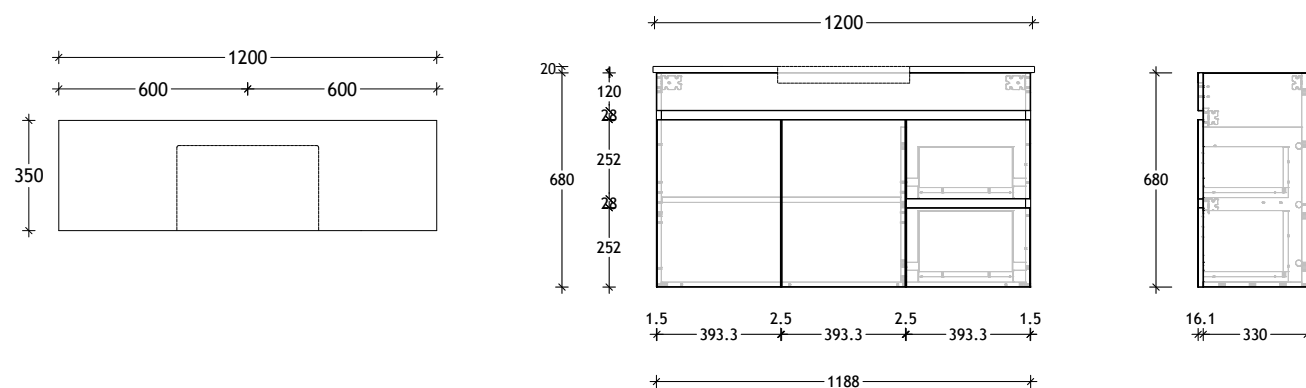

1200mm Cherry Pie (20mm) / Durasein Top (12mm)

Centre Bowl Left Hand Drawer/Right Hand Door option also available.