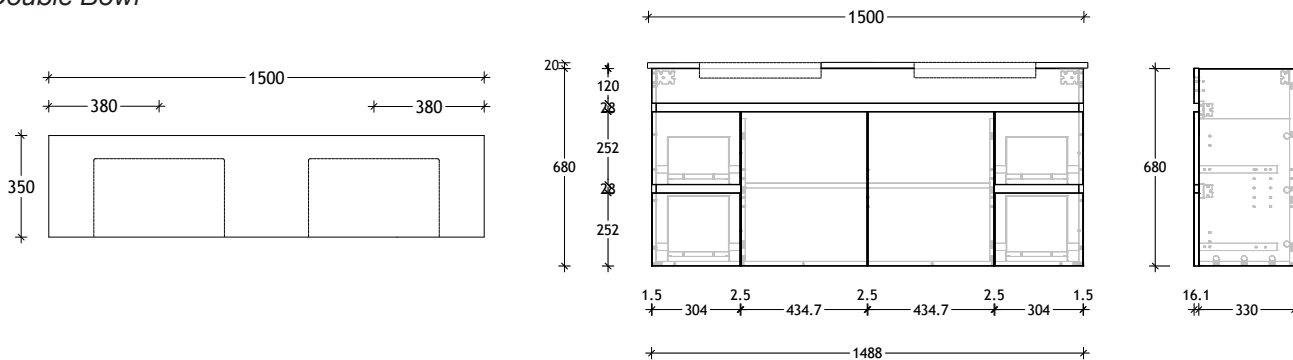

## 1200mm Cast Marble Top (30mm)

*Centre Bowl* Left Hand Drawer/Right Hand Door option also available.

## 1200mm Cherry Pie (20mm) / Durasein Top (12mm)

*Centre Bowl* Left Hand Drawer/Right Hand Door option also available.

## 1500mm Cherry Pie (20mm) / Durasein Top (12mm)

*Centre Bowl*

# Domaine Semi-Recessed Wall Hung

**1500mm Cherry Pie (20mm) / Durasein Top (12mm)**

*Double Bowl*

**1800mm Cherry Pie (20mm) / Durasein Top (12mm)**

*Centre Bowl*

**1800mm Cherry Pie (20mm) / Durasein Top (12mm)**