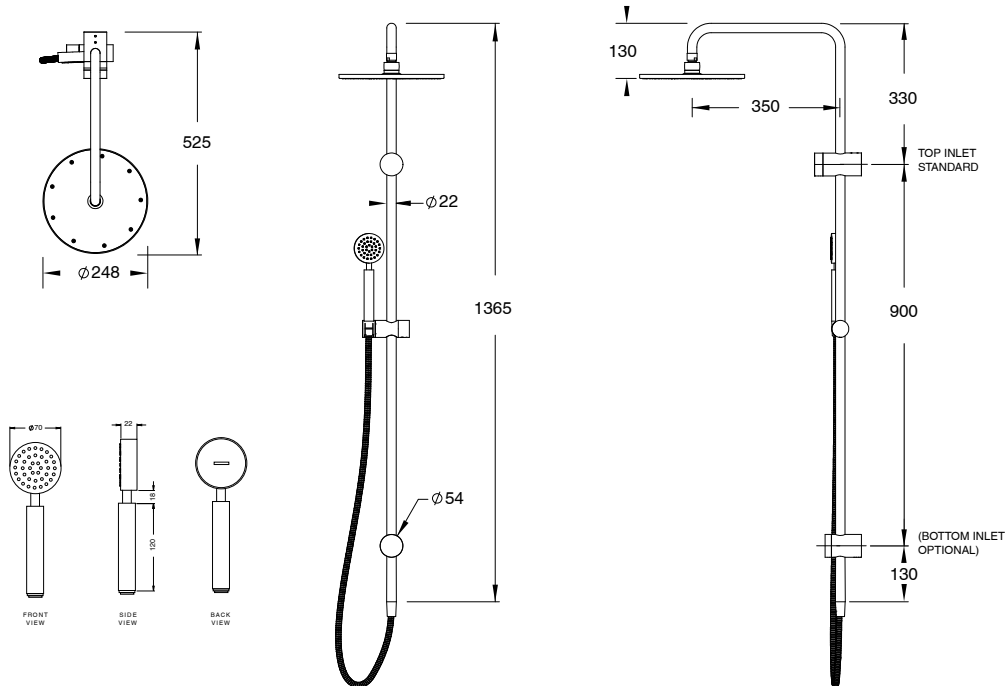

SUSSEX

Sussex Pure Twin Rail Shower PVD Brushed Gunmetal (3 Star)

9511836

SPECIFICATIONS

Recommended Use	Residential;Commercial
Colour Finish	Brushed Smoke Gunmetal
Primary Material	DR Brass
Recommended Pressure Range	150 - 500 kPa as per AS3500
Max Continuous Working Temperature (deg C)	65
Min Continuous Working Temperature (deg C)	1

WARRANTY

Residential Use (Years)	40
Commercial Use (Years)	10

Please refer to Sussex Warranty page for full Terms and Conditions

Dimensions are nominal measurements only.

CLEANING RECOMMENDATIONS:

We recommend the use of soapy water or approved cleaners. This product should not be cleaned with abrasive materials. Damage caused by any improper treatment is not covered by the product warranty. Refer to Warranty Conditions

Disclaimer: Products in this specification manual must by regulation be installed by licensed and registered trade people. The manufacturer/distributor reserves the right to vary specifications or delete models from their range without prior notification. Dimensions are nominal measurements only. Dimensions and set-outs listed are correct at time of publication however the manufacturer/distributor takes no responsibility for printing errors.

Published 31/03/2026

To see the complete Sussex range go to www.reece.com.au